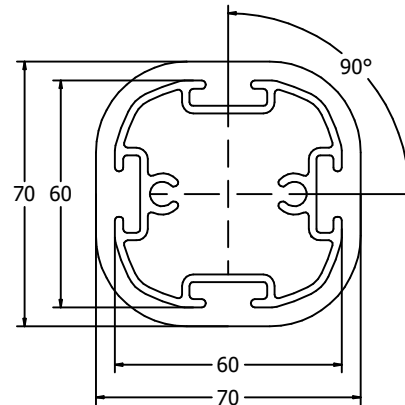

Product Information

Mini Aluminium Extruded Post with Top Cap

BS EN 1176 - Designed to British & European Standards

MATERIALS

Post Cap - High Density Polyethylene (HDPE)

Post - Extruded aluminium post with powder coat finish

SUPPLY METHOD

Post with Cap - Fully assembled

For Play Panel mounting use 2x posts with FIALBRKT4 - Panel Bracket Set For Alu Posts

DIMENSIONS

FIMAP1500 - Alu Extruded Post with Top Cap - 1500mm Long

TECHNICAL

Product: FIMAP1500
Age Range: N/A
Largest Part: 70 x 70 x 1500mm
Total Weight: 2.7kg
Surfacing: N/A

FIMAP1700 - Alu Extruded Post with Top Cap - 1700mm Long

TECHNICAL

Product: FIMAP1700
Age Range: N/A
Largest Part: 70 x 70 x 1700mm
Total Weight: 3.0kg
Surfacing: N/A