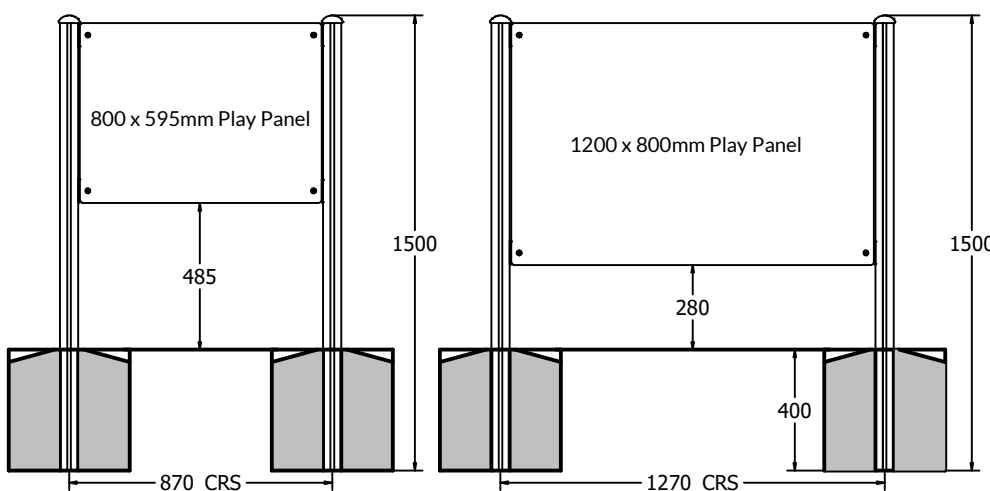

Product Information

Mini Aluminium Extruded Post with Top Cap

BS EN 1176 - Designed to British & European Standards

MATERIALS

Post Cap - High Density Polyethylene (HDPE)

Post - Extruded aluminium post with powder coat finish

SUPPLY METHOD

Post with Cap - Fully assembled

For Play Panel mounting use 2x posts with FIALBRKT4 - Panel Bracket Set For Alu Posts

DIMENSIONS

FIMAP1500 - Alu Extruded Post with Top Cap - 1500mm Long

TECHNICAL

Product: FIMAP1500
Age Range: N/A
Largest Part: 70 x 70 x 1500mm
Total Weight: 2.7kg
Surfacing: N/A

FIMAP1700 - Alu Extruded Post with Top Cap - 1700mm Long

TECHNICAL

Product: FIMAP1700
Age Range: N/A
Largest Part: 70 x 70 x 1700mm
Total Weight: 3.0kg
Surfacing: N/A