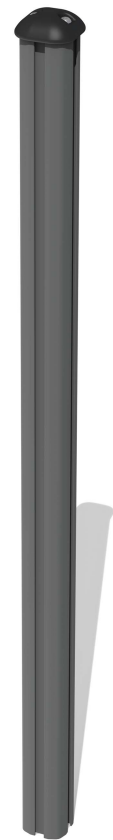

Product Information

Mini Aluminium Extruded Post with Top Cap

BS EN 1176 - Designed to British & European Standards

MATERIALS

Post Cap - High Density Polyethylene (HDPE)

Post - Extruded aluminium post with powder coat finish

SUPPLY METHOD

Post with Cap - Fully assembled

For Play Panel mounting use 2x posts with FIALBRKT4 - Panel Bracket Set For Alu Posts

DIMENSIONS

FIMAP1500 - Alu Extruded Post with Top Cap - 1500mm Long

TECHNICAL

Product: FIMAP1500
Age Range: N/A
Largest Part: 70 x 70 x 1500mm
Total Weight: 2.7kg
Surfacing: N/A

FIMAP1700 - Alu Extruded Post with Top Cap - 1700mm Long

TECHNICAL

Product: FIMAP1700
Age Range: N/A
Largest Part: 70 x 70 x 1700mm
Total Weight: 3.0kg
Surfacing: N/A