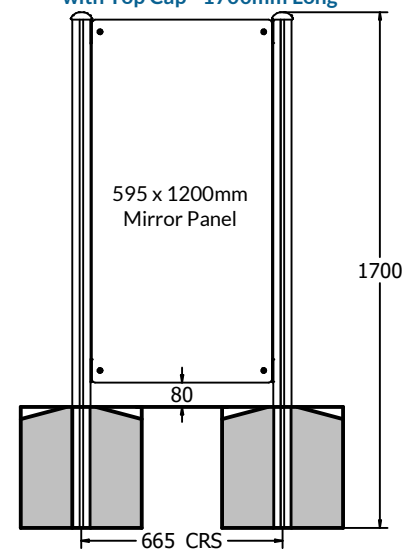

SUPPLY METHOD

Post with Cap - Fully assembled

For Play Panel mounting use 2x posts with FIALBRKT4 - Panel Bracket Set For Alu Posts

DIMENSIONS

FIMAP1500 - Alu Extruded Post with Top Cap - 1500mm Long

TECHNICAL

Product: FIMAP1500
Age Range: N/A
Largest Part: 70 x 70 x 1500mm
Total Weight: 2.7kg
Surfacing: N/A

FIMAP1700 - Alu Extruded Post with Top Cap - 1700mm Long

TECHNICAL

Product: FIMAP1700
Age Range: N/A
Largest Part: 70 x 70 x 1700mm
Total Weight: 3.0kg
Surfacing: N/A