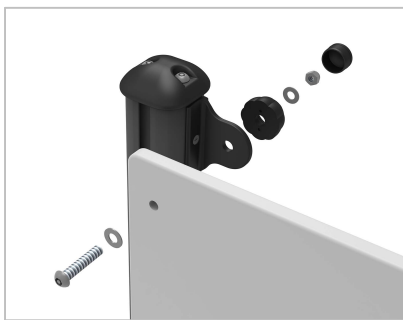

Product Information

Mini Aluminium Extruded Post with Top Cap

BS EN 1176 - Designed to British & European Standards

MATERIALS

Post Cap - High Density Polyethylene (HDPE)

Post - Extruded aluminium post with powder coat finish

SUPPLY METHOD

Post with Cap - Fully assembled

For Play Panel mounting use 2x posts with FIALBRKT4 - Panel Bracket Set For Alu Posts

DIMENSIONS

FIMAP1500 - Alu Extruded Post with Top Cap - 1500mm Long

TECHNICAL

Product: FIMAP1500
Age Range: N/A
Largest Part: 70 x 70 x 1500mm
Total Weight: 2.7kg
Surfacing: N/A

FIMAP1700 - Alu Extruded Post with Top Cap - 1700mm Long

TECHNICAL

Product: FIMAP1700
Age Range: N/A
Largest Part: 70 x 70 x 1700mm
Total Weight: 3.0kg
Surfacing: N/A