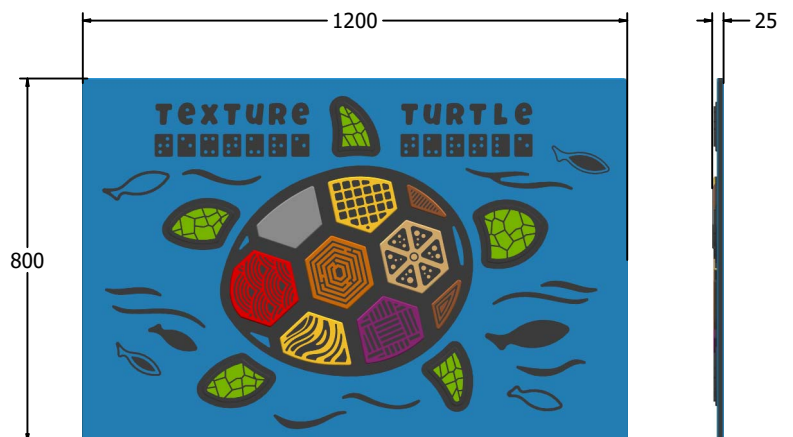

Product Information

FITURTEX - Sensory Texture Turtle Play Panel

BS EN 1176 - Designed to British & European Standards

MATERIALS

Panel - Two Colour  High Density Polyethylene (HDPE)

SUPPLY METHOD

Panel - Pre-assembled singular panel

FEATURES

 **TACTILE** - Textured Turtle Shell

 **VISUAL** - Colourful Shell Sections

 **INCLUSIVE** - Activity positioned at accessible height

DIMENSIONS

FITURTEX6 Standard Panel
FITURTEX6-AL-WP Panel with Alu Posts

FITURTEX3 Standard Panel
FITURTEX3-AL-WP Panel with Alu Posts

TECHNICAL

Age Range: 2+ Years
Largest Part: FITURTEX6 - 800 x 595 x 25mm
Total Weight: FITURTEX6 - 7.6kg
Surfacing: N/A

Age Range: 2+ Years
Largest Part: FITURTEX3 - 1200 x 800 x 25mm
Total Weight: FITURTEX3 - 14.1kg
Surfacing: N/A