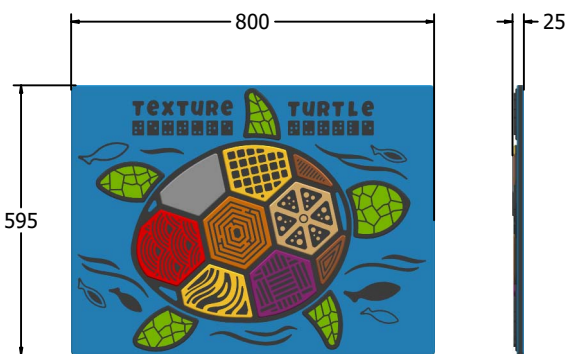

FEATURES

 **TACTILE** - Textured Turtle Shell

 **VISUAL** - Colourful Shell Sections

 **INCLUSIVE** - Activity positioned at accessible height

DIMENSIONS

FITURTEX6 Standard Panel
FITURTEX6-AL-WP Panel with Alu Posts

FITURTEX3 Standard Panel
FITURTEX3-AL-WP Panel with Alu Posts

TECHNICAL

Age Range: 2+ Years
Largest Part: FITURTEX6 - 800 x 595 x 25mm
Total Weight: FITURTEX6 - 7.6kg
Surfacing: N/A

Age Range: 2+ Years
Largest Part: FITURTEX3 - 1200 x 800 x 25mm
Total Weight: FITURTEX3 - 14.1kg
Surfacing: N/A