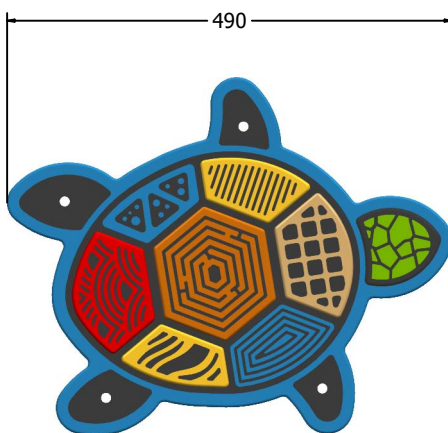

### FEATURES

 **TACTILE** - Textured Turtle Shell

 **VISUAL** - Colourful Shell Sections

### DIMENSIONS

### TECHNICAL

Age Range: 2+ Years  
 Largest Part: 490 x 395 x 22mm  
 Total Weight: 1.8kg  
 Surfacing: N/A

IMPORTANT: you must specify the colour option you require at the time of order if it is different from the colour listed/shown above, requirements are subject to availability at the time of order