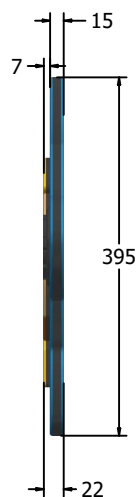

### SUPPLY METHOD

Panel - Pre-assembled singular panel

### FEATURES

 **TACTILE** - Textured Turtle Shell

 **VISUAL** - Colourful Shell Sections

### DIMENSIONS

### TECHNICAL

Age Range: 2+ Years  
 Largest Part: 490 x 395 x 22mm  
 Total Weight: 1.8kg  
 Surfacing: N/A

IMPORTANT: you must specify the colour option you require at the time of order if it is different from the colour listed/shown above, requirements are subject to availability at the time of order