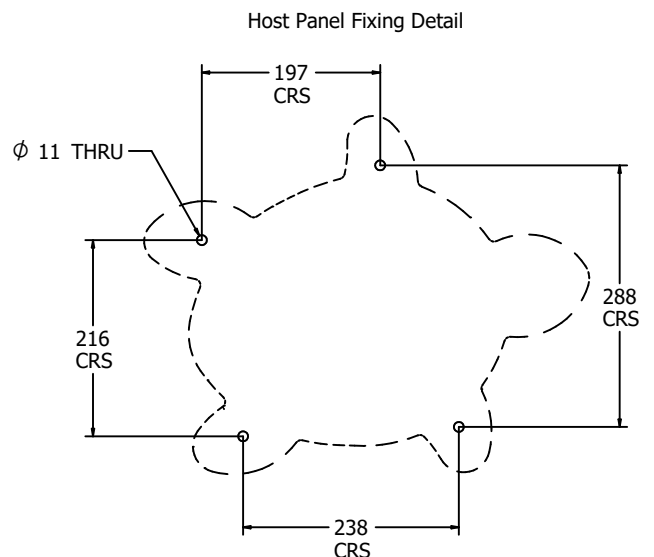

### SUPPLY METHOD

Panel - Pre-assembled singular panel

### DIMENSIONS

### TECHNICAL

Age Range: 2+ Years  
 Largest Part: 490 x 395 x 22mm  
 Total Weight: 1.8kg  
 Surfacing: N/A

IMPORTANT: you must specify the colour option you require at the time of order if it is different from the colour listed/shown above, requirements are subject to availability at the time of order