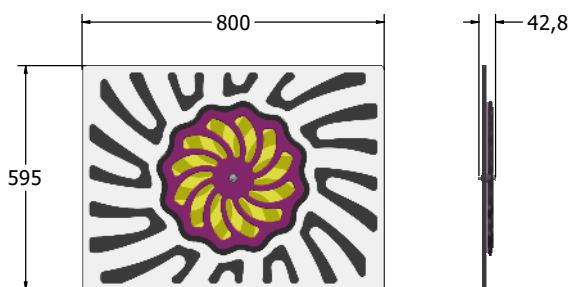

DIMENSIONS

FISPSP6
FISPSP6-AL-WP

Standard Panel
Panel with Alu Posts