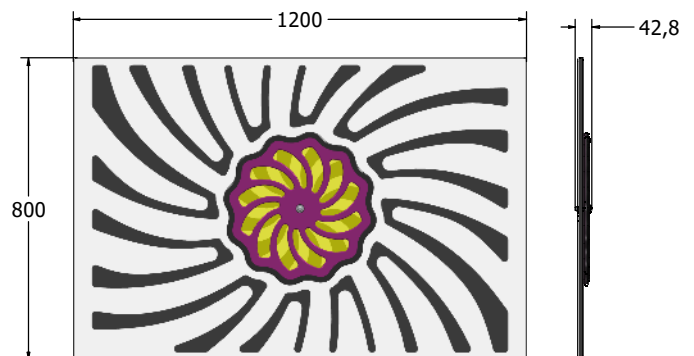

### SUPPLY METHOD

Panel - Singular panel

### FEATURES

 **INCLUSIVE** - Activity positioned at accessible height

 **ROTATE** - Spinning spiral pattern

## DIMENSIONS

FISPSP6  
FISPSP6-AL-WP

Standard Panel  
Panel with Alu Posts

FISPSP3  
FISPSP3-AL-WP

Standard Panel  
Panel with Alu Posts

## TECHNICAL

**Age Range:** 2+ Years  
**Largest Part:** FISPSP6 - 595 x 800 x 42.8mm  
**Total Weight:** FISPSP6 - 7kg  
**Surfacing:** N/A

**Age Range:** 2+ Years  
**Largest Part:** FISPSP3 - 800 x 1200 x 42.8mm  
**Total Weight:** FISPSP3 - 13.5kg  
**Surfacing:** N/A