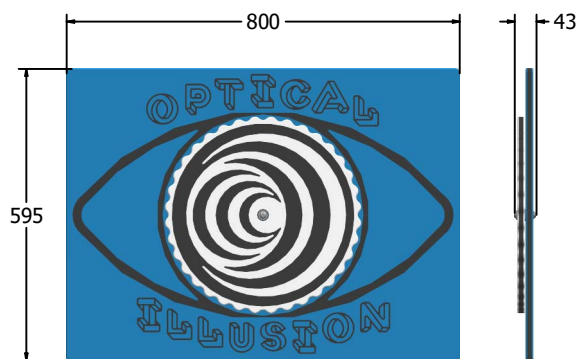

Product Information

FIOIWH - Worm Hole Optical Illusion Play Panel

BS EN 1176 - Designed to British & European Standards

MATERIALS

Panel - Two Colour  High Density Polyethylene (HDPE)

SUPPLY METHOD

Panel - Singular panel

FEATURES

 **ROTATE** - Create an optical illusion

 **INCLUSIVE** - Activity positioned at accessible height

DIMENSIONS

FIOIWH6
FIOIWH6-AL-WP Standard Panel
Panel with Alu Posts

FIOIWH3
FIOIWH3-AL-WP Standard Panel
Panel with Alu Posts

TECHNICAL

Age Range: 2+ Years
Largest Part: FIOIWH6 - 595 x 800 x 43mm
Total Weight: FIOIWH6 - 8.2kg
Surfacing: N/A

Age Range: 2+ Years
Largest Part: FIOIWH3 - 800 x 1200 x 43mm
Total Weight: FIOIWH3 - 15kg
Surfacing: N/A