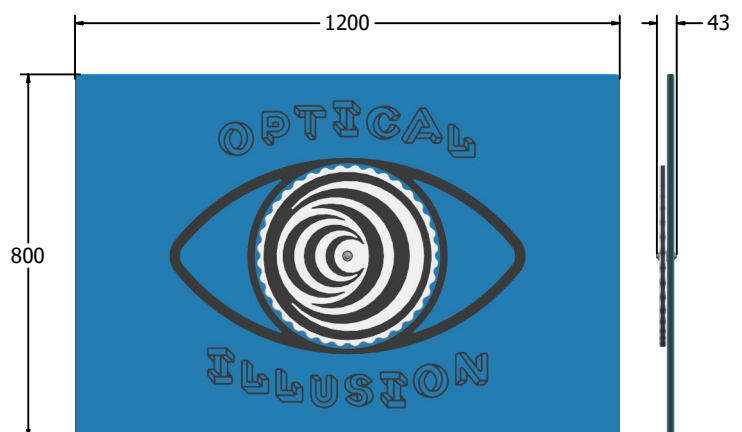

Product Information

FIOIWH - Worm Hole Optical Illusion Play Panel

BS EN 1176 - Designed to British & European Standards

MATERIALS

Panel - Two Colour  High Density Polyethylene (HDPE)

SUPPLY METHOD

Panel - Singular panel

FEATURES

 **ROTATE** - Create an optical illusion

 **INCLUSIVE** - Activity positioned at accessible height

DIMENSIONS

FIOIWH6
FIOIWH6-AL-WP Standard Panel
Panel with Alu Posts

FIOIWH3
FIOIWH3-AL-WP Standard Panel
Panel with Alu Posts

TECHNICAL

Age Range: 2+ Years
Largest Part: FIOIWH6 - 595 x 800 x 43mm
Total Weight: FIOIWH6 - 8.2kg
Surfacing: N/A

Age Range: 2+ Years
Largest Part: FIOIWH3 - 800 x 1200 x 43mm
Total Weight: FIOIWH3 - 15kg
Surfacing: N/A