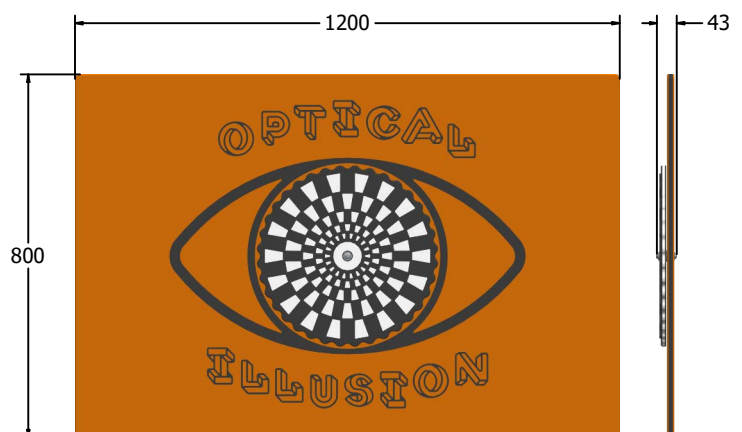

FIOIRR3 Standard Panel
FIOIRR3-AL-WP Panel with Alu Posts

TECHNICAL

Age Range: 2+ Years
Largest Part: FIOIRR6 - 595 x 800 x 43mm
Total Weight: FIOIRR6 - 8.3kg
Surfacing: N/A

Age Range: 2+ Years
Largest Part: FIOIRR3 - 800 x 1200 x 43mm
Total Weight: FIOIRR3 - 15.1kg
Surfacing: N/A

IMPORTANT: you must specify the colour option you require at the time of order if it is different from the colour listed/shown above, requirements are subject to availability at the time of order