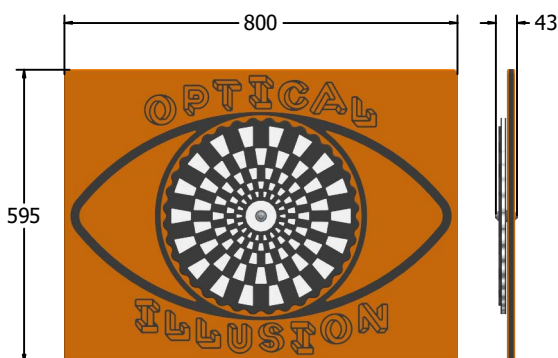

DIMENSIONS

FIOIRR6 Standard Panel
FIOIRR6-AL-WP Panel with Alu Posts