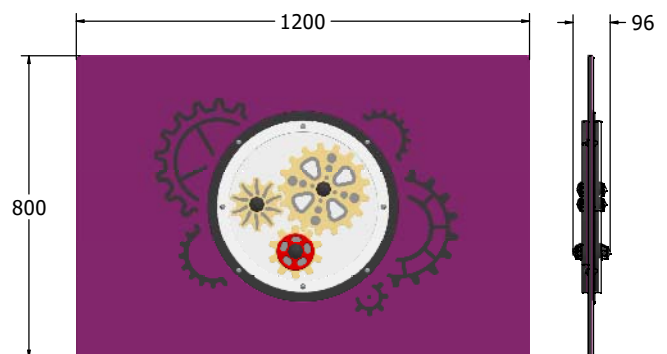

### SUPPLY METHOD

Panel - Singular panel

### FEATURES

**INCLUSIVE** - Activity positioned at accessible height

**ROTATE** - Turn the handle to spin the gears

### DIMENSIONS

FIGLIDE6  
FIGLIDE6-AL-WP  
Standard Panel  
Panel with Alu Posts

FIGLIDE3  
FIGLIDE3-AL-WP  
Standard Panel  
Panel with Alu Posts

### TECHNICAL

**Age Range:** 2+ Years  
**Largest Part:** FIGLIDE6 - 595 x 800 x 96mm  
**Total Weight:** FIGLIDE6 - 8kg  
**Surfacing:** N/A

**Age Range:** 2+ Years  
**Largest Part:** FIGLIDE3 - 800 x 1200 x 96mm  
**Total Weight:** FIGLIDE3 - 15kg  
**Surfacing:** N/A