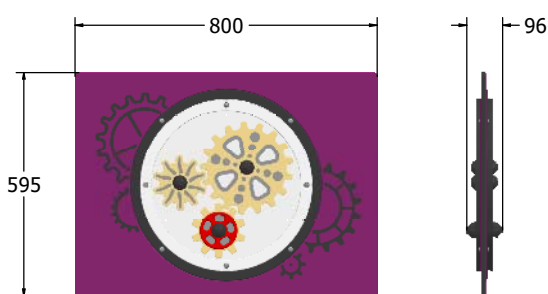

### SUPPLY METHOD

Panel - Singular panel

### FEATURES

**INCLUSIVE** - Activity positioned at accessible height

**ROTATE** - Turn the handle to spin the gears

### DIMENSIONS

FIGLIDE6  
FIGLIDE6-AL-WP  
Standard Panel  
Panel with Alu Posts

FIGLIDE3  
FIGLIDE3-AL-WP  
Standard Panel  
Panel with Alu Posts

### TECHNICAL

**Age Range:** 2+ Years  
**Largest Part:** FIGLIDE6 - 595 x 800 x 96mm  
**Total Weight:** FIGLIDE6 - 8kg  
**Surfacing:** N/A

**Age Range:** 2+ Years  
**Largest Part:** FIGLIDE3 - 800 x 1200 x 96mm  
**Total Weight:** FIGLIDE3 - 15kg  
**Surfacing:** N/A