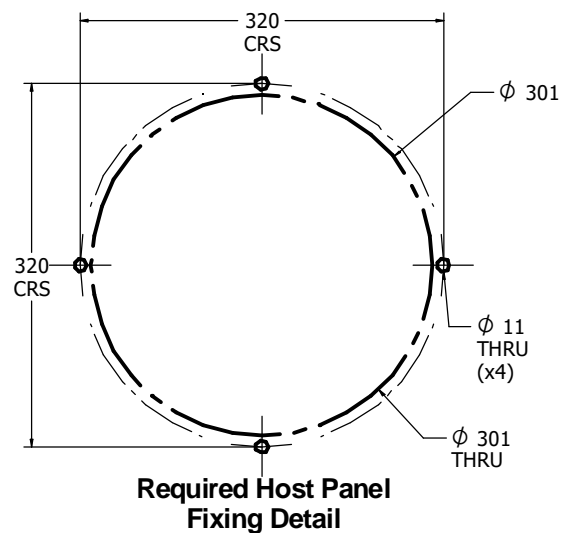

### SUPPLY METHOD

Insert - Fully assembled

### FEATURES

 **ROTATE** - Turn the handle to spin the gears

Insert can easily attach to your own panel

### DIMENSIONS

### TECHNICAL

Age Range: 2+ Years  
 Largest Part: Ø350 x 96mm  
 Total Weight: 2kg Approx.  
 Surfacing: N/A

IMPORTANT: you must specify the colour option you require at the time of order if it is different from the colour listed/shown above, requirements are subject to availability at the time of order