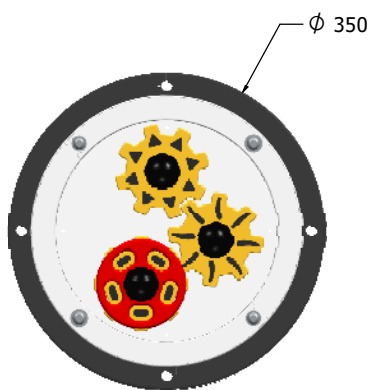

### SUPPLY METHOD

Insert - Fully assembled

### FEATURES

 **ROTATE** - Turn the handle to spin the gears

Insert can easily attach to your own panel

### DIMENSIONS

### TECHNICAL

Age Range: 2+ Years  
 Largest Part: Ø350 x 96mm  
 Total Weight: 2kg Approx.  
 Surfacing: N/A

IMPORTANT: you must specify the colour option you require at the time of order if it is different from the colour listed/shown above, requirements are subject to availability at the time of order