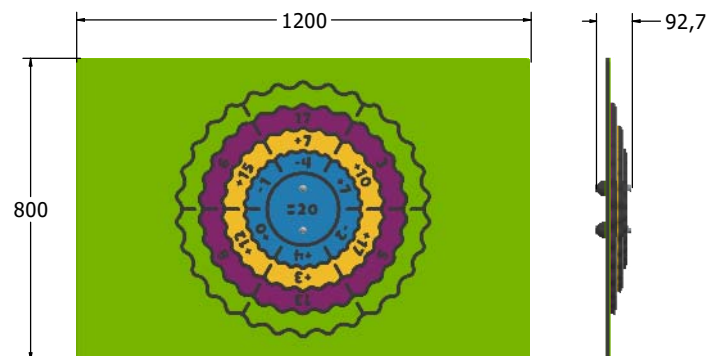

FICSSU3
FICSSU3-AL-WP

Standard Panel
Panel with Alu Posts

TECHNICAL

Age Range: 2+ Years
Largest Part: FICSSU6 - 595 x 800 x 92.7mm
Total Weight: FICSSU6 - 13kg
Surfacing: N/A

Age Range: 2+ Years
Largest Part: FICSSU3 - 800 x 1200 x 92.7mm
Total Weight: FICSSU3 - 20kg
Surfacing: N/A

IMPORTANT: you must specify the colour option you require at the time of order if it is different from the colour listed/shown above, requirements are subject to availability at the time of order