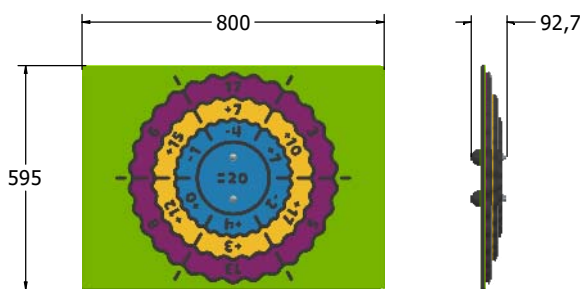

DIMENSIONS

FICSSU6
FICSSU6-AL-WP

Standard Panel
Panel with Alu Posts