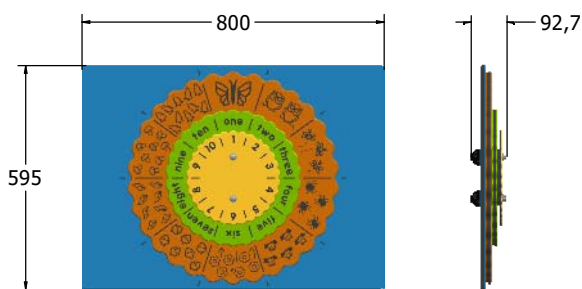

Product Information

FICSCT - Concentric Counting Play Panel

BS EN 1176 - Designed to British & European Standards

MATERIALS

Panel - Two Colour  High Density Polyethylene (HDPE)

SUPPLY METHOD

Panel - Singular panel

FEATURES

 **INCLUSIVE** - Activity positioned at accessible height

 **ROTATE** - Concentric spinning discs

 **NUMBERS** - Count to match the wheels

DIMENSIONS

FICSCT6
FICSCT6-AL-WP Standard Panel
Panel with Alu Posts

FICSCT3
FICSCT3-AL-WP Standard Panel
Panel with Alu Posts

TECHNICAL

Age Range: 2+ Years
Largest Part: FICSCT6 - 595 x 800 x 92.7mm
Total Weight: FICSCT6 - 12kg
Surfacing: N/A

Age Range: 2+ Years
Largest Part: FICSCT3 - 800 x 1200 x 92.7mm
Total Weight: FICSCT3 - 19kg
Surfacing: N/A