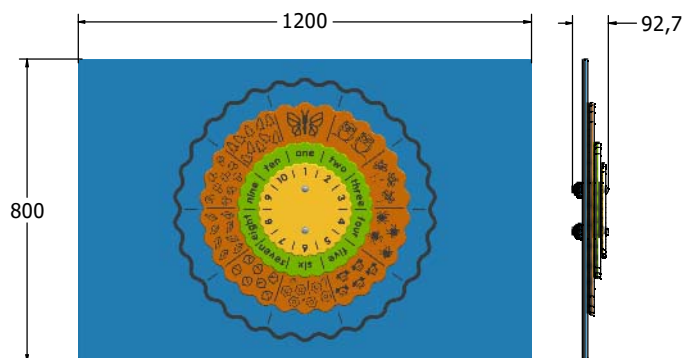

Product Information

FICSCT - Concentric Counting Play Panel

BS EN 1176 - Designed to British & European Standards

MATERIALS

Panel - Two Colour  High Density Polyethylene (HDPE)

SUPPLY METHOD

Panel - Singular panel

FEATURES

 **INCLUSIVE** - Activity positioned at accessible height

 **ROTATE** - Concentric spinning discs

 **NUMBERS** - Count to match the wheels

DIMENSIONS

FICSCT6
FICSCT6-AL-WP Standard Panel
Panel with Alu Posts

FICSCT3
FICSCT3-AL-WP Standard Panel
Panel with Alu Posts

TECHNICAL

Age Range: 2+ Years
Largest Part: FICSCT6 - 595 x 800 x 92.7mm
Total Weight: FICSCT6 - 12kg
Surfacing: N/A

Age Range: 2+ Years
Largest Part: FICSCT3 - 800 x 1200 x 92.7mm
Total Weight: FICSCT3 - 19kg
Surfacing: N/A