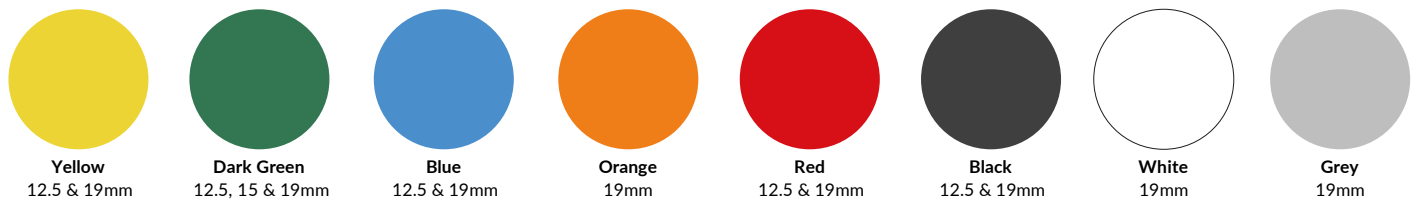

# Standard Stock Colours - v19

## Fahr Single Colour HDPE - (Size 1220 x 2440mm)

## XD<sup>eco</sup> HDPE - Recycled Black Core - (Size 1220 x 2440mm)

## Fahr Natural Colour HDPE - (Size 1220 x 2440mm)