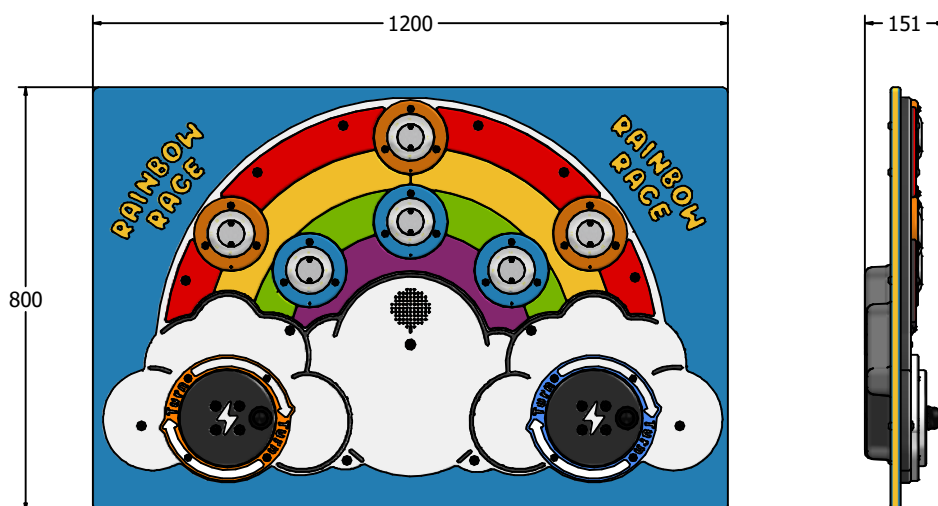

Product Information

FIPTRAINBOWRRG3 - RotoGen Great Rainbow Race

BS EN 1176 - Designed to British & European Standards

MATERIALS

Panels - Two Colour High Density Polyethylene (HDPE)

SUPPLY METHOD

Panel - Fully assembled

FEATURES

-  **ROTOGEN** - Human powered energy for electronics
-  **ROTATE** - Spin the disc to win the race
-  **INCLUSIVE** - Activity positioned at accessible height

DIMENSIONS

TECHNICAL

Age Range: 2+ Years
 Largest Part: 800 x 1200 x 151mm
 Total Weight: 39kg Approx.
 Surfacing: N/A