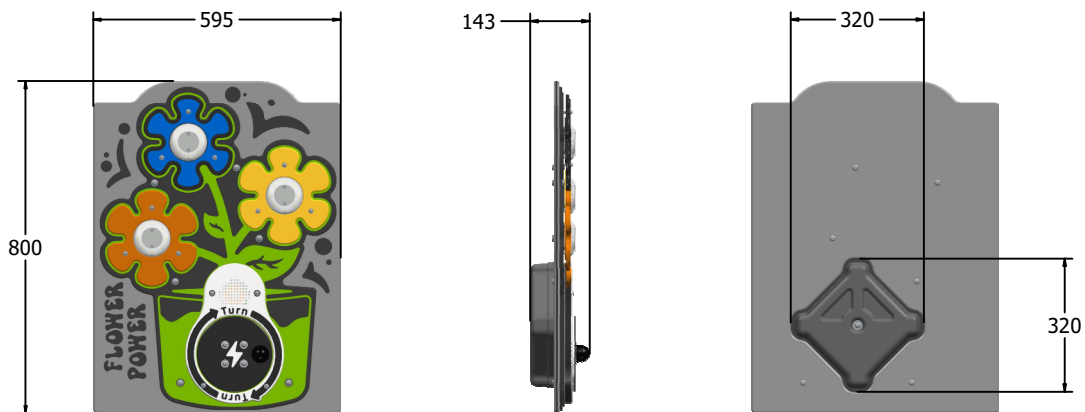

Product Information

FIPTFLPWRG6 - RotoGen Flower Power Trace Play Panel

BS EN 1176 - Designed to British & European Standards

MATERIALS

Panel - Two Colour  High Density Polyethylene (HDPE)

SUPPLY METHOD

Panel - Fully assembled

FEATURES

 **ROTOGEN**- Human powered energy for electronics

 **LIGHT**- Flowers with lights

 **SOUND**- Power up sound

DIMENSIONS

TECHNICAL

Age Range: 2+ Years
 Largest Part: FIPTFLPWRG6 - 800 x 595 x 143mm
 Total Weight: FIPTFLPWRG6 - 16.5kg
 Surfacing: N/A