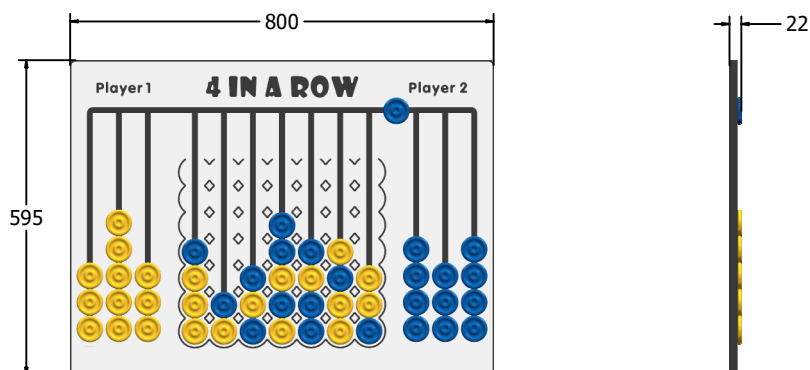

### SUPPLY METHOD

Panel - Pre-assembled singular panel

### FEATURES

**INCLUSIVE** - Activity positioned at accessible height

**COUNTER DROP** - 4-in-a-row activity game

### DIMENSIONS

FI4ROW6  
FI4ROW6-AL-WP

Standard Panel  
Panel with Alu Posts

### TECHNICAL

Age Range: 2+ Years  
Largest Part: 595 x 800 x 22mm  
Total Weight: 6.5kg  
Surfacing: N/A

IMPORTANT: you must specify the colour option you require at the time of order if it is different from the colour listed/shown above, requirements are subject to availability at the time of order