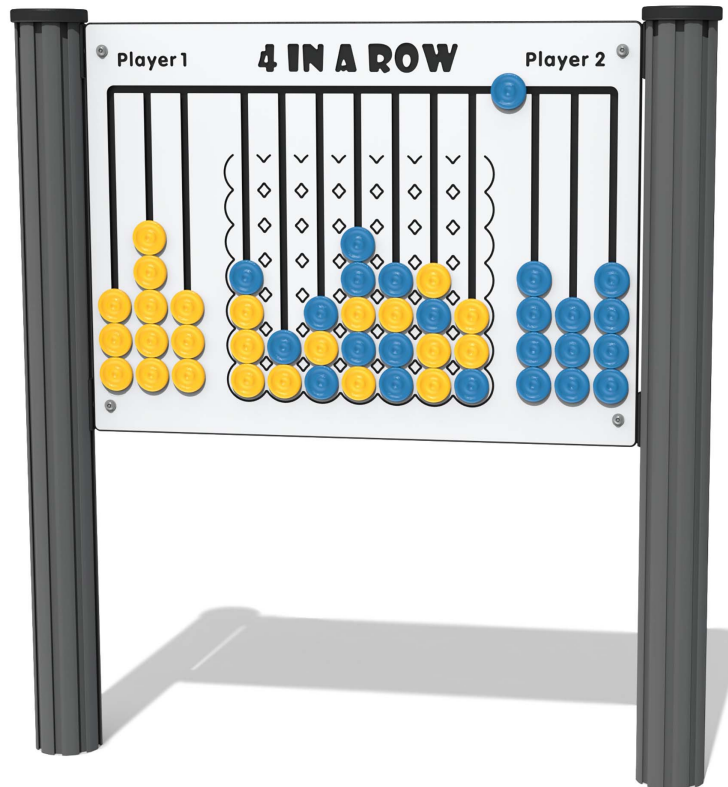

### SUPPLY METHOD

Panel - Pre-assembled singular panel

### FEATURES

**INCLUSIVE** - Activity positioned at accessible height

**COUNTER DROP** - 4-in-a-row activity game

### TECHNICAL

Age Range: 2+ Years  
Largest Part: 595 x 800 x 22mm  
Total Weight: 6.5kg  
Surfacing: N/A

IMPORTANT: you must specify the colour option you require at the time of order if it is different from the colour listed/shown above, requirements are subject to availability at the time of order