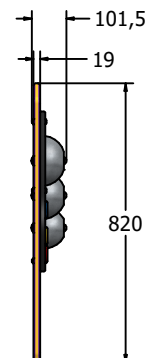

### SUPPLY METHOD

Panel - Fully assembled

### DIMENSIONS

FIMUBELSL6 Standard Panel  
FIMUBELSL6-AL-WP Panel with Alu Posts

FIMUBELSL3 Standard Panel  
FIMUBELSL3-AL-WP Panel with Alu Posts

### TECHNICAL

Age Range: 2+ Years  
Largest Part: FIMUBELSL6 - 595 x 800 x 101.5mm  
Total Weight: FIMUBELSL6 - 12kg  
Surfacing: N/A

Age Range: 2+ Years  
Largest Part: FIMUBELSL3 - 800 x 820 x 101.5mm  
Total Weight: FIMUBELSL3 - 14Kg  
Surfacing: N/A