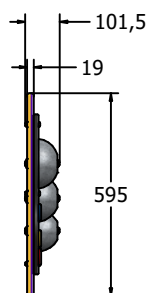

### SUPPLY METHOD

Panel - Fully assembled

### DIMENSIONS

FIMUBELSL6 Standard Panel  
FIMUBELSL6-AL-WP Panel with Alu Posts

FIMUBELSL3 Standard Panel  
FIMUBELSL3-AL-WP Panel with Alu Posts

### TECHNICAL

Age Range: 2+ Years  
Largest Part: FIMUBELSL6 - 595 x 800 x 101.5mm  
Total Weight: FIMUBELSL6 - 12kg  
Surfacing: N/A

Age Range: 2+ Years  
Largest Part: FIMUBELSL3 - 800 x 820 x 101.5mm  
Total Weight: FIMUBELSL3 - 14Kg  
Surfacing: N/A