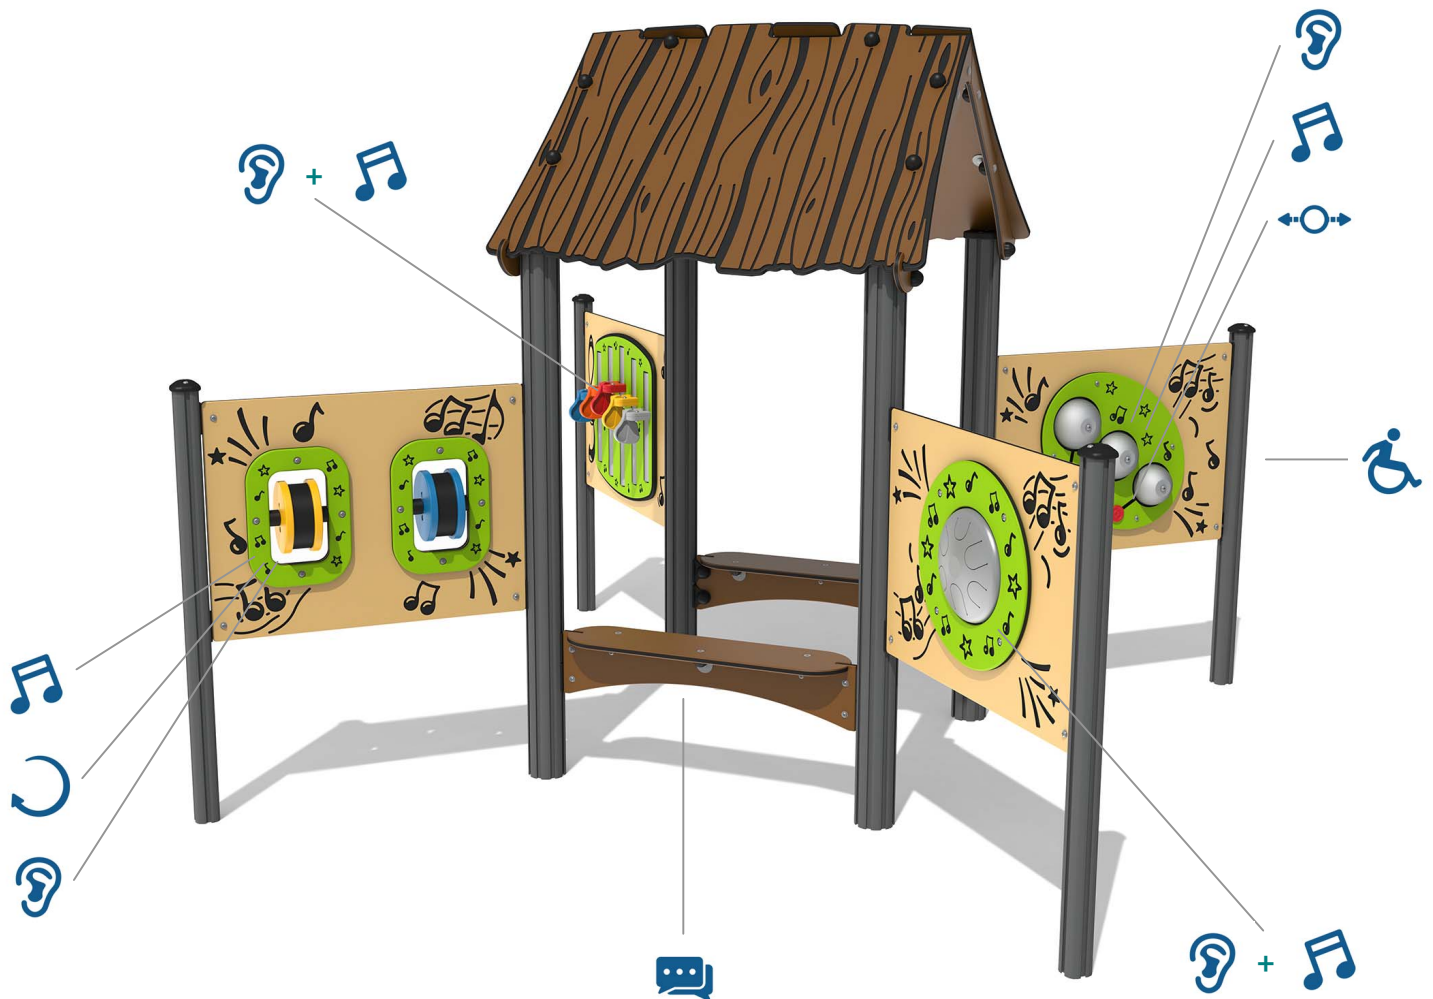

### SUPPLY METHOD

Pre-assembled items: Roof, Benches, Panels, Mini Posts

### DIMENSIONS

### TECHNICAL

**Age Range:** 2+ Years  
**Largest Part:** Tall Aluminium Post: 100 x 100 x 1785mm  
**Heaviest Part:** Adventure Apex Roof Half - 13.2kg  
**Total Weight:** 110kg Approx.  
**Surfacing:** N/A

#### FEATURES

-  **COUNTERS** - 3 Coloured counters to strike bells
-  **ROTATE** - 360° turn Spin Maracas
-  **MUSICAL** - 5 Tube Chimes, 3 bells, 2 Spin Maracas and a Tongue drum
-  **INCLUSIVE** - Panels positioned at accessible height
-  **SOCIAL** - Seating encourages interaction between children
-  **SOUNDS** - Each product has its own unique sound and pitch