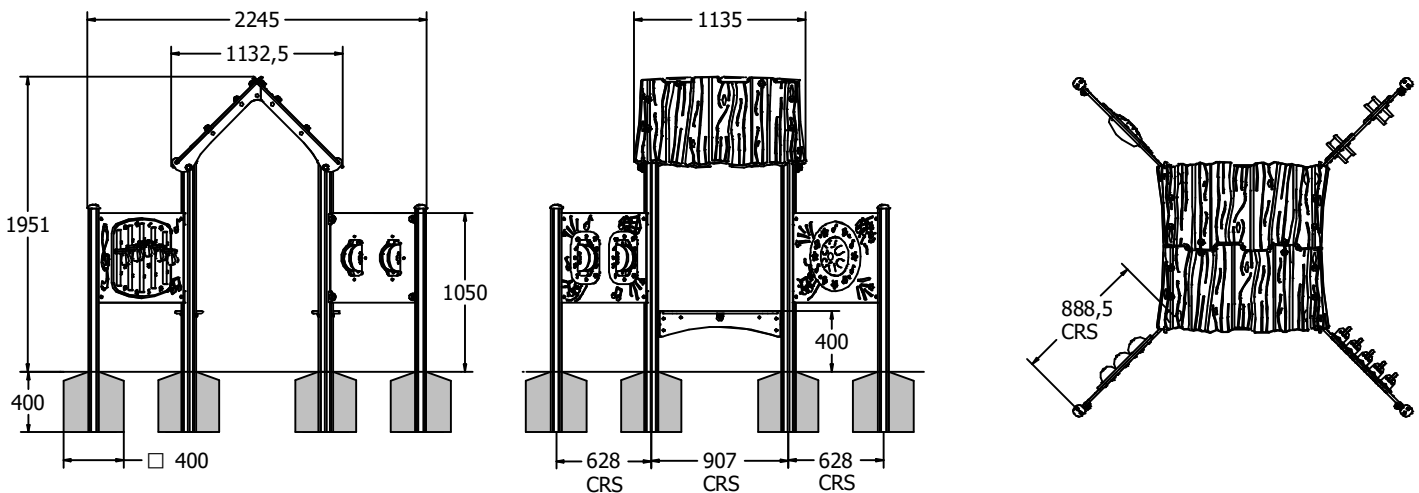

### DIMENSIONS

### TECHNICAL

**Age Range:** 2+ Years  
**Largest Part:** Tall Aluminium Post: 100 x 100 x 1785mm  
**Heaviest Part:** Adventure Apex Roof Half - 13.2kg  
**Total Weight:** 110kg Approx.  
**Surfacing:** N/A