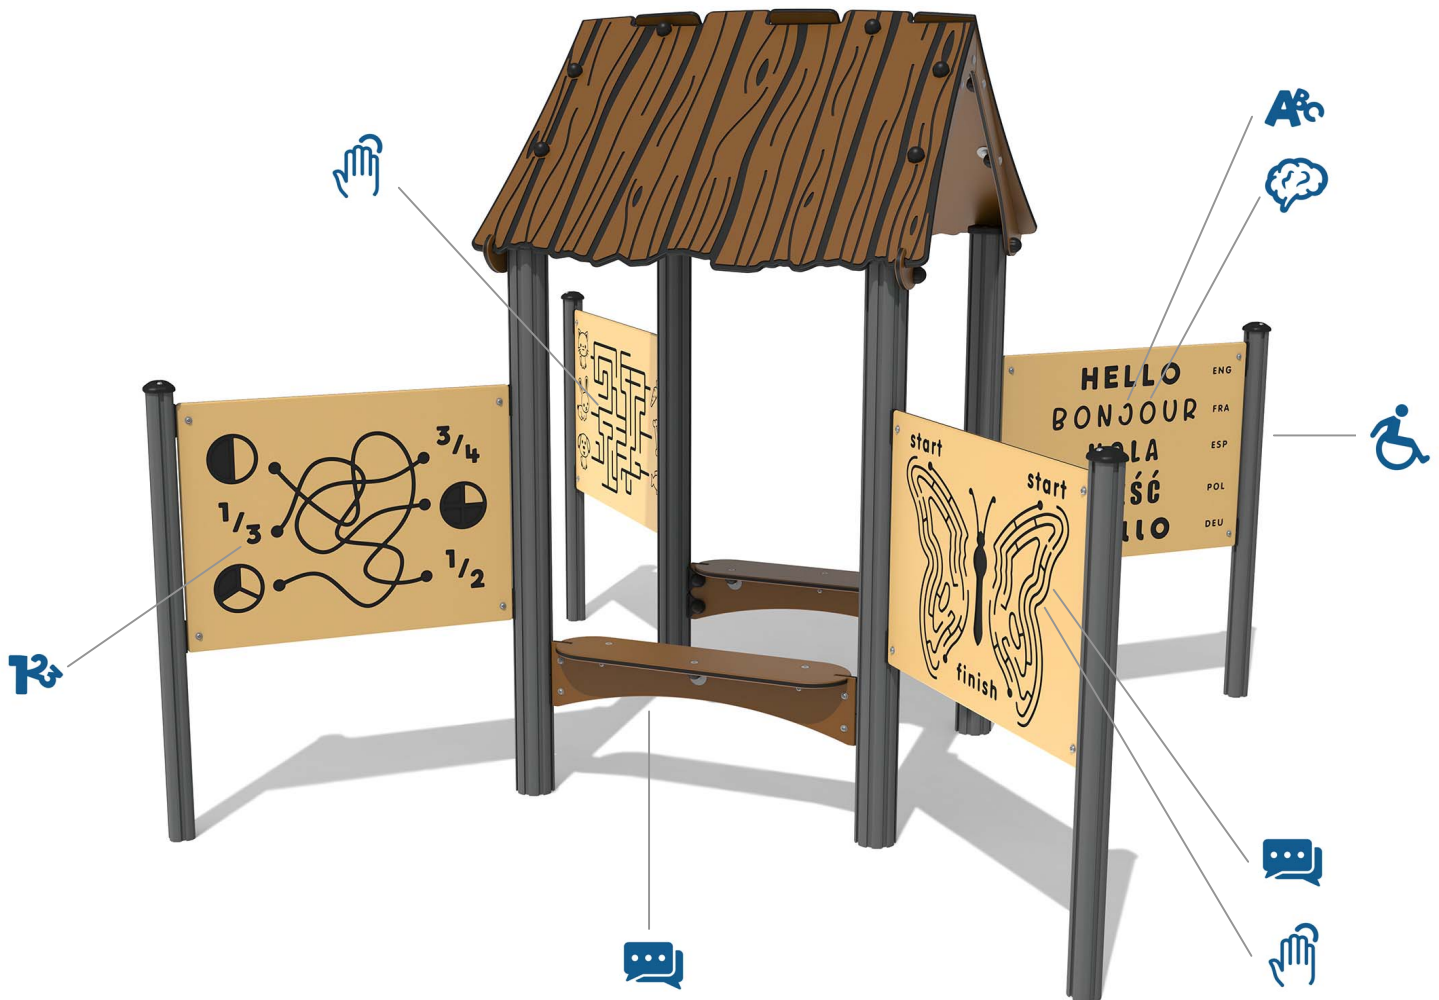

Product Information

FIDENBAS-AD - Adventure Basics Den

BS EN 1176 - Designed to British & European Standards

MATERIALS

Panels - Two Colour  High Density Polyethylene (HDPE)

Posts - Extruded aluminium post with powder coat finish

SUPPLY METHOD

Pre-assembled items: Roof, Benches, Panels, Mini Posts

DIMENSIONS

TECHNICAL

Age Range:	2+ Years
Largest Part:	Tall Aluminium Post: 100 x 100 x 1785mm
Heaviest Part:	Apex Roof Half - 13.2kg
Total Weight:	95kg Approx.
Surfacing:	N/A

FIDENBAS-AD - Adventure Basics Den

FEATURES

- 
TOUCH - Finger Maze and Pet Food Pairing activities
- 
NUMBERS - Develops Maths and Fractions skills
- 
LETTERS - Learn how to spell Hello in 4 other Languages
- 
MEMORY - Challenges the child's ability to remember languages
- 
INCLUSIVE - Panels positioned at accessible height
- 
SOCIAL - Seating and Maze encourages interaction