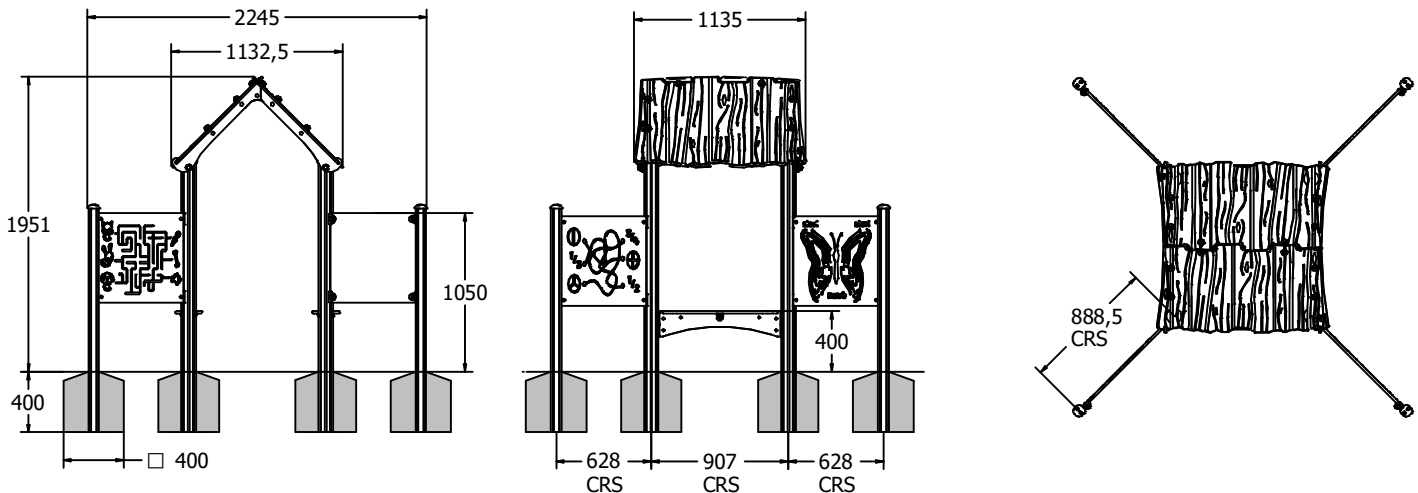

Product Information

FIDENBAS-AD - Adventure Basics Den

BS EN 1176 - Designed to British & European Standards

MATERIALS

Panels - Two Colour  High Density Polyethylene (HDPE)

Posts - Extruded aluminium post with powder coat finish

SUPPLY METHOD

Pre-assembled items: Roof, Benches, Panels, Mini Posts

DIMENSIONS

TECHNICAL

Age Range:	2+ Years
Largest Part:	Tall Aluminium Post: 100 x 100 x 1785mm
Heaviest Part:	Apex Roof Half - 13.2kg
Total Weight:	95kg Approx.
Surfacing:	N/A