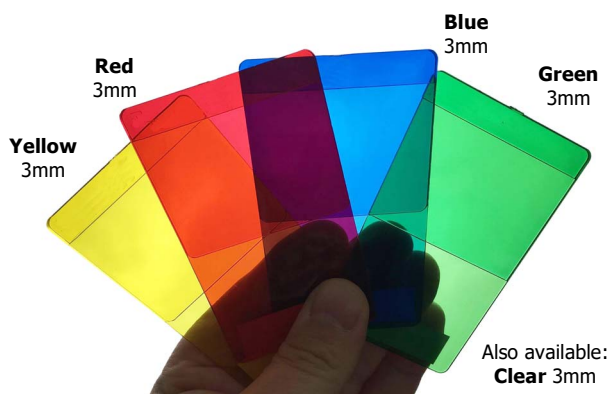

Standard Stock Colours - V16

Fahr Single Colour HDPE - (Size 1220 x 2440mm)

Fahr Two Colour HDPE - (Size 1220 x 2440mm)

Fahr XD HDPE - Recycled Black Core - (Size 1220 x 2440mm)

Fahr Transparent Polycarbonate

- (Sheet Size 1220 x 2440mm)

Fahr Grip HDPE - Textured Top - (Size 1220 x 2440mm)

Fahr Polydek - Recycled Core with Rubber Top - (Size 1500 x 3000mm)