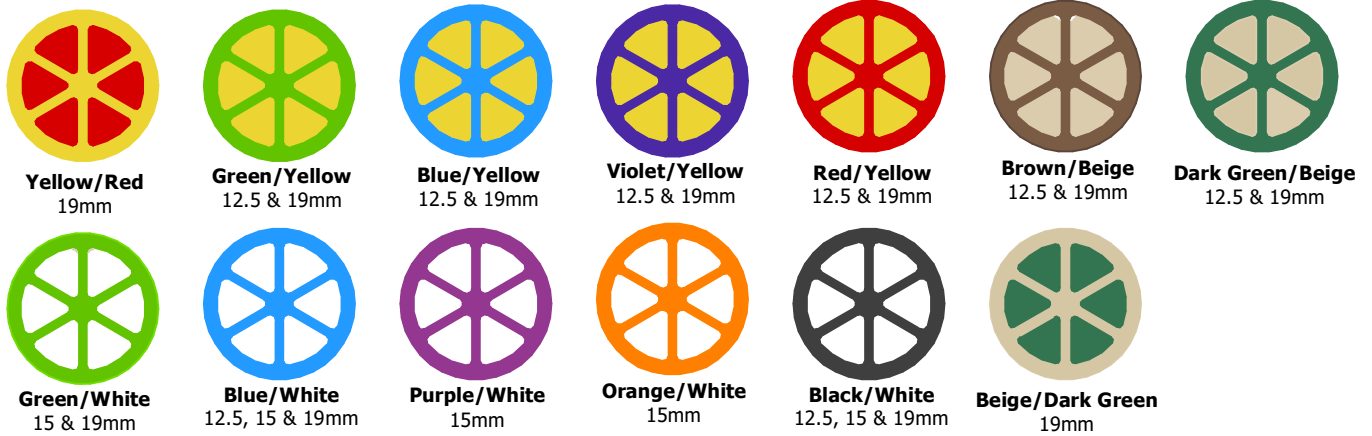

Standard Stock Colours - V16

Fahr Single Colour HDPE - (Size 1220 x 2440mm)

Fahr Two Colour HDPE - (Size 1220 x 2440mm)

Fahr XD HDPE - Recycled Black Core - (Size 1220 x 2440mm)

Fahr Transparent Polycarbonate

- (Sheet Size 1220 x 2440mm)

Fahr Grip HDPE - Textured Top - (Size 1220 x 2440mm)

Fahr Polydek - Recycled Core with Rubber Top - (Size 1500 x 3000mm)