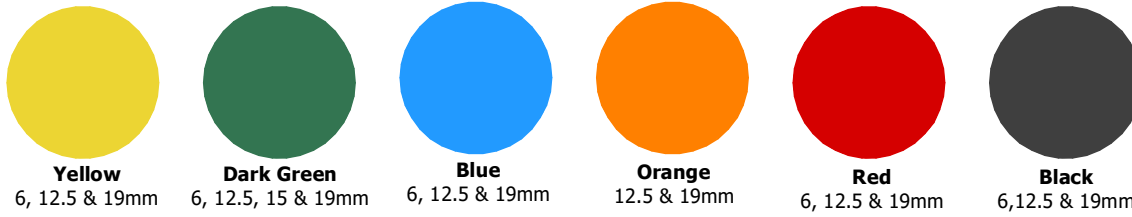

Standard Stock Colours - V16

Fahr Single Colour HDPE - (Size 1220 x 2440mm)

Fahr Two Colour HDPE - (Size 1220 x 2440mm)

Fahr XD HDPE - Recycled Black Core - (Size 1220 x 2440mm)

Fahr Transparent Polycarbonate

- (Sheet Size 1220 x 2440mm)

Fahr Grip HDPE - Textured Top - (Size 1220 x 2440mm)

Fahr Polydek - Recycled Core with Rubber Top - (Size 1500 x 3000mm)