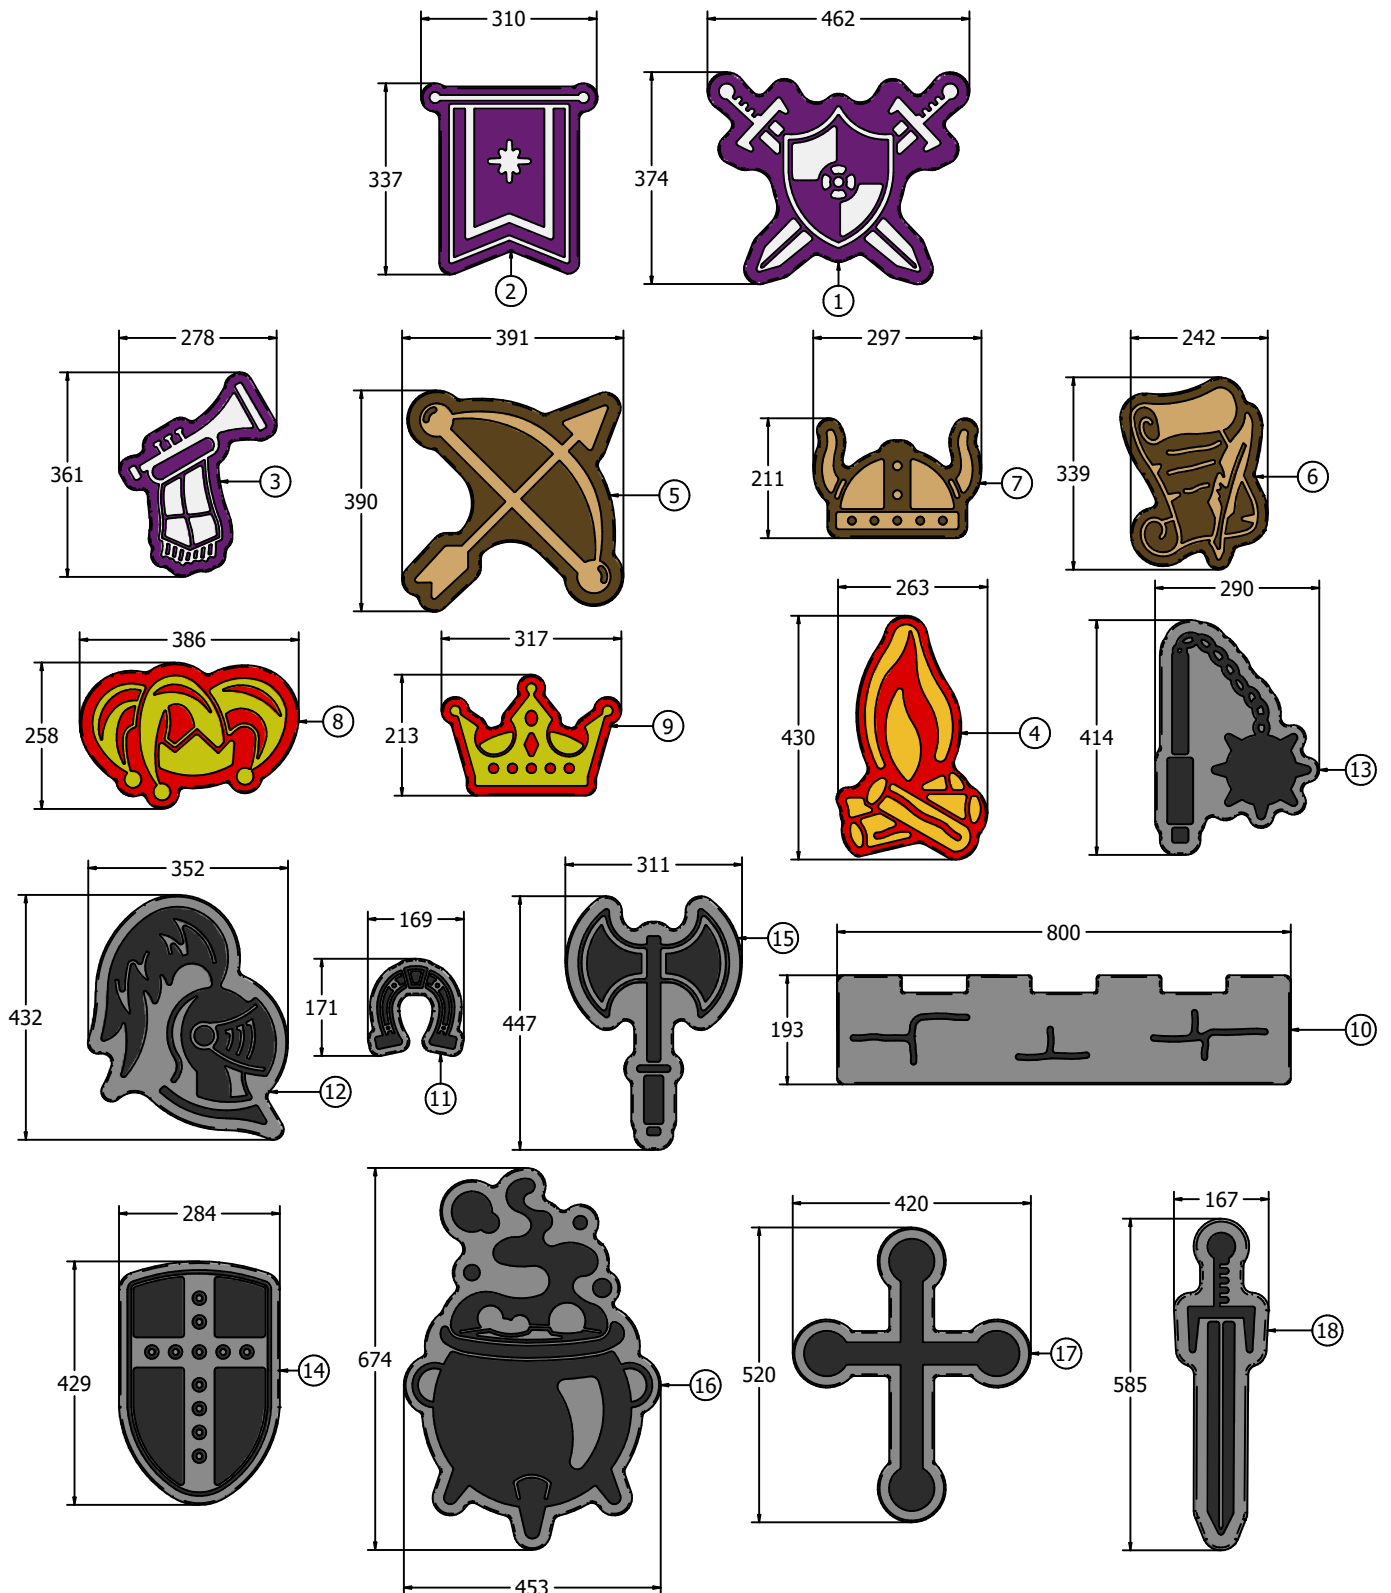

Product Information

DIMENSIONS

IMPORTANT: you must specify the colour option you require at the time of order if it is different from the colour listed/shown above, requirements are subject to availability at the time of order