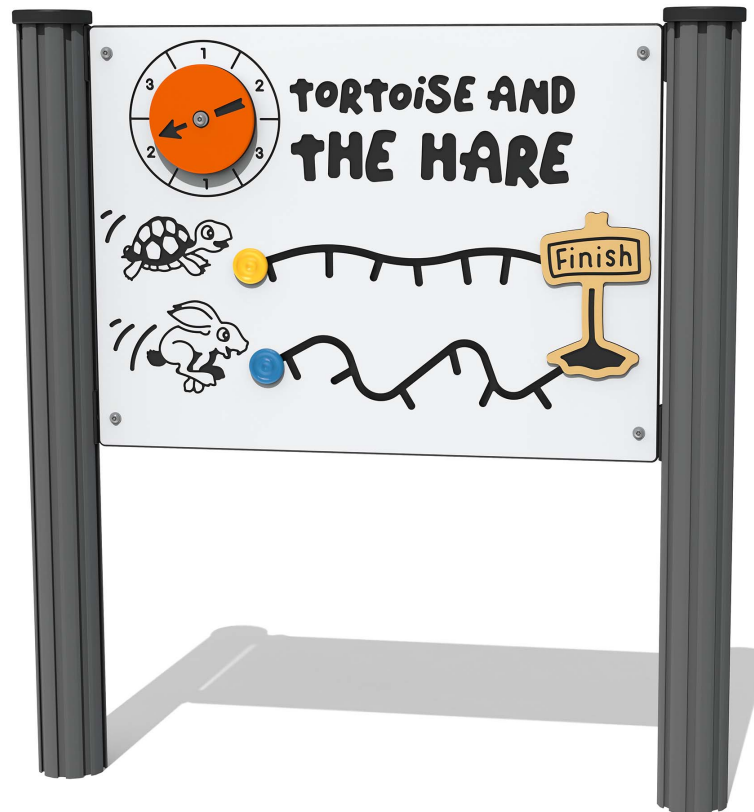

## FITOHR - Tortoise & Hare Play Panel

BS EN 1176 - Designed to British & European Standards

### SUPPLY METHOD

Panel - Singular panel

### FEATURES

 **INCLUSIVE** - Activity positioned at accessible height

 **SLIDERS** - Tortoise & hare counters race

 **SOCIAL** - 2 player tortoise & hare game