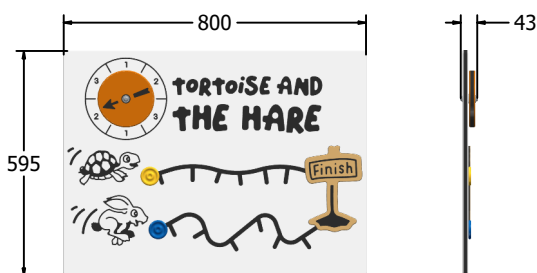

DIMENSIONS

FITOHR6
FITOHR6-AL-WP   Standard Panel
Panel with Alu Posts