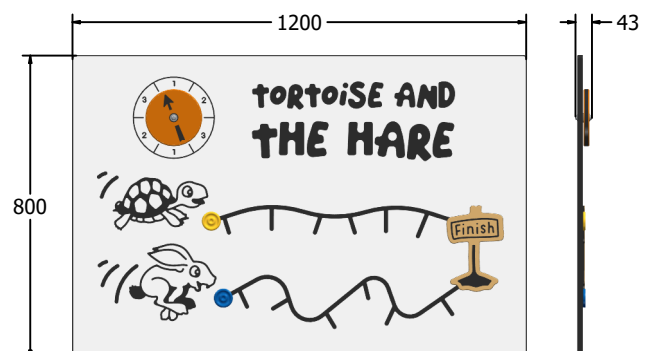

FITOHR3
FITOHR3-AL-WP   Standard Panel
Panel with Alu Posts

TECHNICAL

Age Range: 2+ Years
Largest Part: FITOHR6 - 595 x 800 x 43mm
Total Weight: FITOHR6 - 7.1kg
Surfacing: N/A

Age Range: 2+ Years
Largest Part: FITOHR3 - 800 x 1200 x 43mm
Total Weight: FITOHR3 - 13.7kg
Surfacing: N/A

IMPORTANT: you must specify the colour option you require at the time of order if it is different from the colour listed/shown above, requirements are subject to availability at the time of order