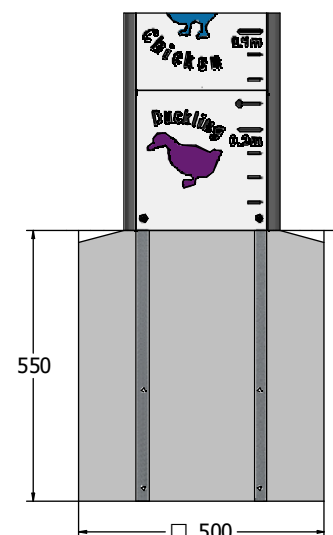

Product Information

FITMFRMRG - Farm Totem

BS EN 1176 - Designed to British & European Standards

MATERIALS

Panel - Two Colour **XDeco** High Density Polyethylene (HDPE)

Beam Edge - Extruded aluminium with powder coat finish

SUPPLY METHOD

Totem - Fully assembled

FEATURES:

ROTOGEN- Human powered energy for electronics

INTERACTIVE- Playback farm animal sounds

Front View

Rear View

DIMENSIONS

Foundation Detail:

TECHNICAL

Age Range: 2+ Years
 Largest Part: FITMFRMRG - 1600 x 332 x 170mm
 Total Weight: FITMFRMRG - 27kg
 Surfacing: N/A

IMPORTANT: you must specify the colour option you require at the time of order if it is different from the colour listed/shown above, requirements are subject to availability at the time of order