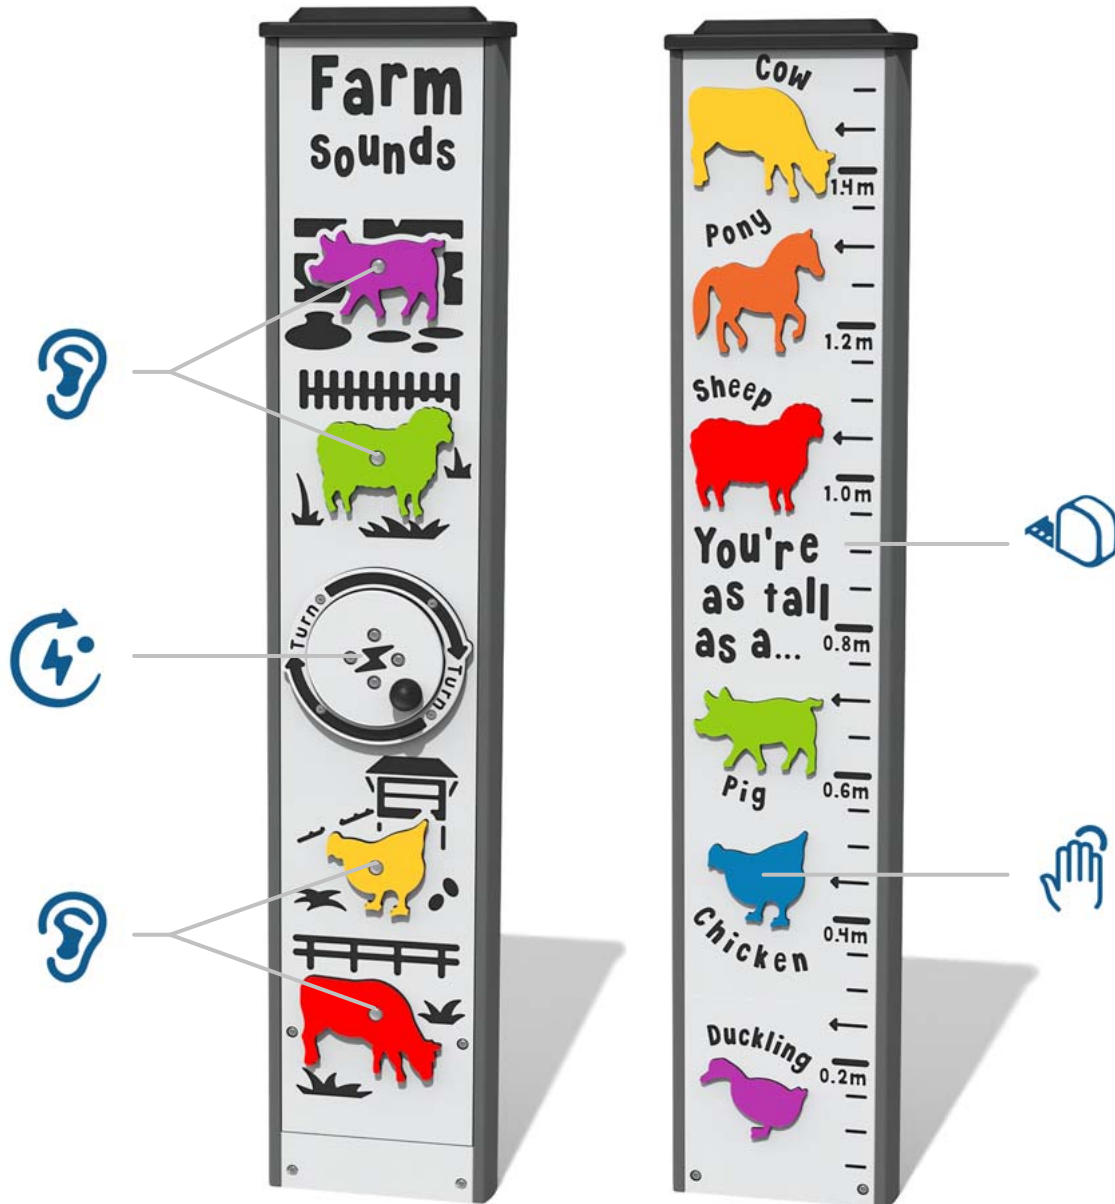

Product Information

FITMFRMRG - Farm Totem

BS EN 1176 - Designed to British & European Standards

MATERIALS

Panel - Two Colour **XDeco** High Density Polyethylene (HDPE)

Beam Edge - Extruded aluminium with powder coat finish

SUPPLY METHOD

Totem - Fully assembled

FEATURES:

ROTOGEN- Human powered energy for electronics

INTERACTIVE- Playback farm animal sounds

Front View

Rear View

DIMENSIONS

Foundation Detail:

TECHNICAL

Age Range: 2+ Years
 Largest Part: FITMFRMRG - 1600 x 332 x 170mm
 Total Weight: FITMFRMRG - 27kg
 Surfacing: N/A

IMPORTANT: you must specify the colour option you require at the time of order if it is different from the colour listed/shown above, requirements are subject to availability at the time of order

Product Information

FITMFRMRG - Farm Totem

FEATURES

 **ROTOGEN** - Human powered energy for electronics

 **MEASURE** - Farm animal height comparison chart

 **SOUNDS** - Pig, sheep, chicken & cow sounds

 **TOUCH** - Finger trace animal outlines & names