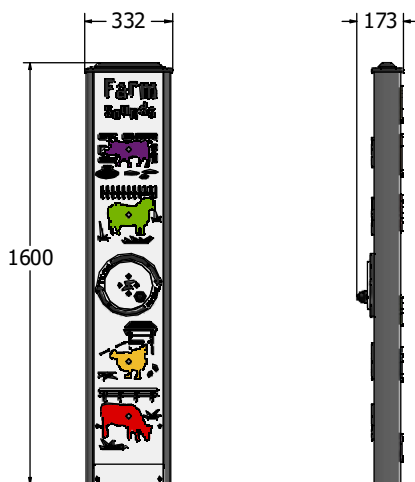

Product Information

FITMFRMRG - Farm Totem

BS EN 1176 - Designed to British & European Standards

MATERIALS

Panel - Two Colour **XDeco** High Density Polyethylene (HDPE)

Beam Edge - Extruded aluminium with powder coat finish

SUPPLY METHOD

Totem - Fully assembled

FEATURES:

ROTOGEN- Human powered energy for electronics

INTERACTIVE- Playback farm animal sounds

Front View

Rear View

DIMENSIONS

Foundation Detail:

TECHNICAL

Age Range: 2+ Years
 Largest Part: FITMFRMRG - 1600 x 332 x 170mm
 Total Weight: FITMFRMRG - 27kg
 Surfacing: N/A

IMPORTANT: you must specify the colour option you require at the time of order if it is different from the colour listed/shown above, requirements are subject to availability at the time of order

Product Information

FITMFRMRG - Farm Totem

FEATURES

 **ROTOGEN** - Human powered energy for electronics

 **MEASURE** - Farm animal height comparison chart

 **SOUNDS** - Pig, sheep, chicken & cow sounds

 **TOUCH** - Finger trace animal outlines & names