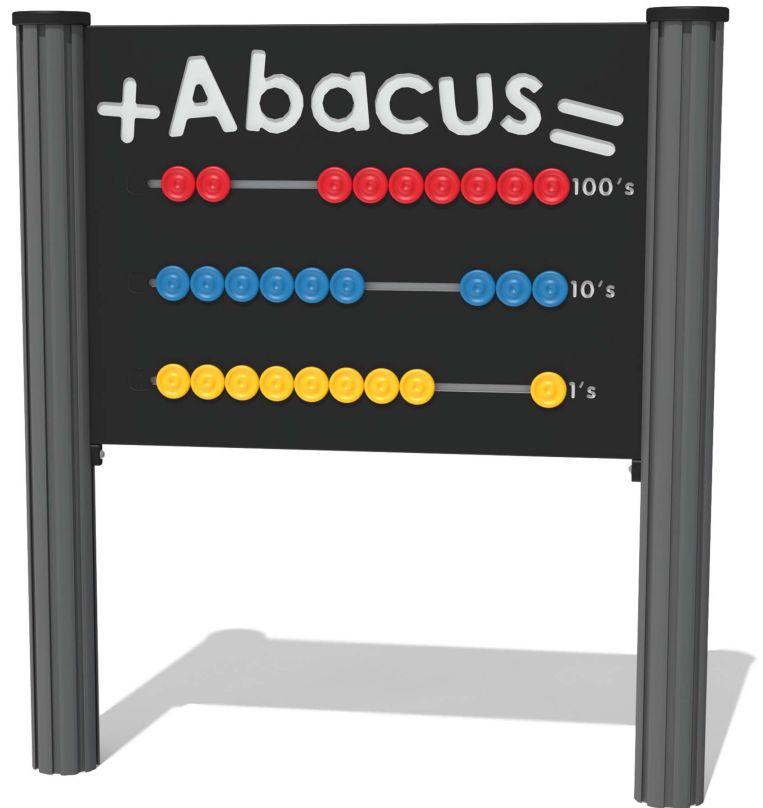

### SUPPLY METHOD

Panel - Pre-assembled singular panel

### FEATURES

**INCLUSIVE** - Activity positioned at accessible height

**SLIDERS** - Moving counters

**NUMBERS** - Develops maths and counting skills

### DIMENSIONS

FIABACUS6 Standard Panel  
 FIABACUS6 -AL Panel with Edge Slots for Alu Posts  
 FIABACUS6 -AL-WP Panel with Alu Posts

FIABACUS3 Standard Panel  
 FIABACUS3-AL Panel with Edge Slots for Alu Posts  
 FIABACUS3-AL-WP Panel with Alu Posts

### TECHNICAL

Age Range: 2+ Years  
 Largest Part: FIABACUS6 - 800 x 595 x 22mm  
 Total Weight: FIABACUS6 - 6.8kg  
 Surfacing: N/A

Age Range: 2+ Years  
 Largest Part: FIABACUS3 - 1200 x 800 x 22mm  
 Total Weight: FIABACUS3 - 13.3kg  
 Surfacing: N/A