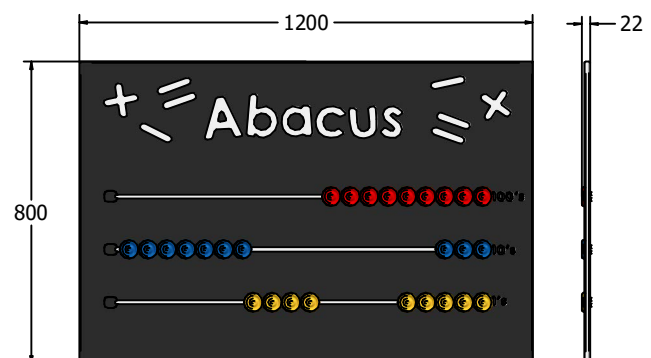

### FEATURES

**INCLUSIVE** - Activity positioned at accessible height

**SLIDERS** - Moving counters

**NUMBERS** - Develops maths and counting skills

### DIMENSIONS

FIABACUS6 Standard Panel  
 FIABACUS6 -AL Panel with Edge Slots for Alu Posts  
 FIABACUS6 -AL-WP Panel with Alu Posts

FIABACUS3 Standard Panel  
 FIABACUS3-AL Panel with Edge Slots for Alu Posts  
 FIABACUS3-AL-WP Panel with Alu Posts

### TECHNICAL

Age Range: 2+ Years  
 Largest Part: FIABACUS6 - 800 x 595 x 22mm  
 Total Weight: FIABACUS6 - 6.8kg  
 Surfacing: N/A

Age Range: 2+ Years  
 Largest Part: FIABACUS3 - 1200 x 800 x 22mm  
 Total Weight: FIABACUS3 - 13.3kg  
 Surfacing: N/A