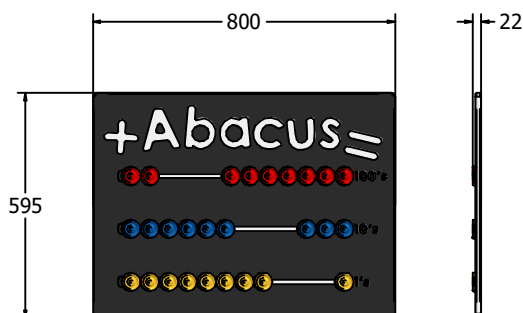

### DIMENSIONS

FIABACUS6 Standard Panel  
 FIABACUS6 -AL Panel with Edge Slots for Alu Posts  
 FIABACUS6 -AL-WP Panel with Alu Posts

FIABACUS3 Standard Panel  
 FIABACUS3-AL Panel with Edge Slots for Alu Posts  
 FIABACUS3-AL-WP Panel with Alu Posts

### TECHNICAL

Age Range: 2+ Years  
 Largest Part: FIABACUS6 - 800 x 595 x 22mm  
 Total Weight: FIABACUS6 - 6.8kg  
 Surfacing: N/A

Age Range: 2+ Years  
 Largest Part: FIABACUS3 - 1200 x 800 x 22mm  
 Total Weight: FIABACUS3 - 13.3kg  
 Surfacing: N/A