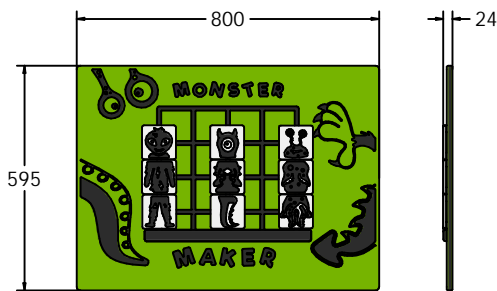

Product Information

FIMOM - Monster Maker Play Panel

BS EN 1176 - Designed to British & European Standards

MATERIALS

Panel - Two Colour  High Density Polyethylene (HDPE)

SUPPLY METHOD

Panel - Singular panel

FEATURES

TILES - Mix and match monster parts

DIMENSIONS

FIMOM6
FIMOM6-AL-WP

Standard Panel
Panel with Alu Posts

FIMOM3
FIMOM3-AL-WP

Standard Panel
Panel with Alu Posts

TECHNICAL

Age Range: 2+ Years
Largest Part: FIMOM6 - 800x595x24mm
Total Weight: FIMOM6 - 8kg
Surfacing: N/A

Age Range: 2+ Years
Largest Part: FIMOM3 - 1200x800x24mm
Total Weight: FIMOM3 - 17kg
Surfacing: N/A

IMPORTANT: you must specify the colour option you require at the time of order if it is different from the colour listed/shown above, requirements are subject to availability at the time of order