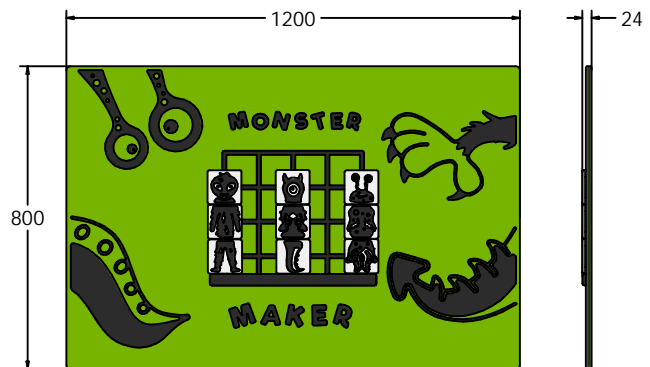

Product Information

FIMOM - Monster Maker Play Panel

BS EN 1176 - Designed to British & European Standards

MATERIALS

Panel - Two Colour  High Density Polyethylene (HDPE)

SUPPLY METHOD

Panel - Singular panel

FEATURES

TILES - Mix and match monster parts

DIMENSIONS

FIMOM6
FIMOM6-AL-WP

Standard Panel
Panel with Alu Posts

FIMOM3
FIMOM3-AL-WP

Standard Panel
Panel with Alu Posts

TECHNICAL

Age Range: 2+ Years
Largest Part: FIMOM6 - 800x595x24mm
Total Weight: FIMOM6 - 8kg
Surfacing: N/A

Age Range: 2+ Years
Largest Part: FIMOM3 - 1200x800x24mm
Total Weight: FIMOM3 - 17kg
Surfacing: N/A

IMPORTANT: you must specify the colour option you require at the time of order if it is different from the colour listed/shown above, requirements are subject to availability at the time of order