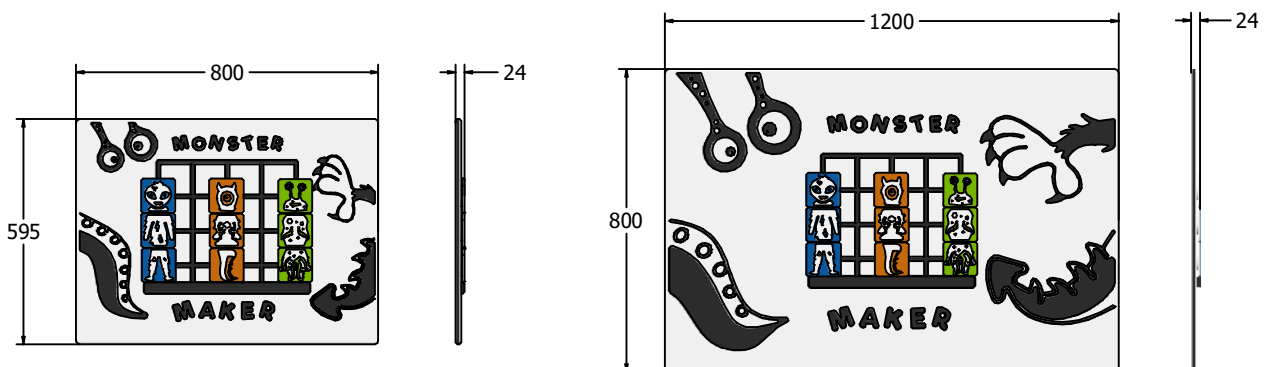

Product Information

FIMOM - Monster Maker Play Panel

BS EN 1176 - Designed to British & European Standards

MATERIALS

Panel - Two Colour High Density Polyethylene (HDPE)

SUPPLY METHOD

Panel - Singular panel

FEATURES

TILES - Mix and match monster parts

DIMENSIONS

FIMOM6 Standard Panel
 FIMOM6-AL Panel with Edge Slots for Alu Posts
 FIMOM6-AL-WP Panel with Alu Posts

FIMOM3 Standard Panel
 FIMOM3-AL Panel with Edge Slots for Alu Posts
 FIMOM3-AL-WP Panel with Alu Posts

TECHNICAL

Age Range: 2+ Years
 Largest Part: FIMOM6 - 595 x 800 x 24mm
 Total Weight: FIMOM6 - 8kg
 Surfacing: N/A

Age Range: 2+ Years
 Largest Part: FIMOM3 - 800 x 1200 x 24mm
 Total Weight: FIMOM3 - 17kg
 Surfacing: N/A