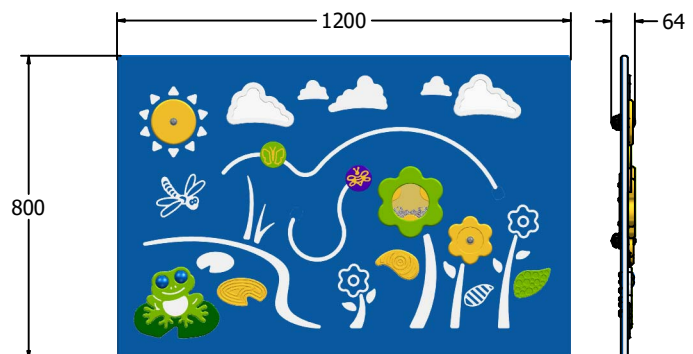

DIMENSIONS

FIMINSEN6 Standard Panel
FIMINSEN6-AL Panel with Edge Slots for Alu Posts
FIMINSEN6-AL-WP Panel with Alu Posts

FIMINSEN3 Standard Panel
FIMINSEN3-AL Panel with Edge Slots for Alu Posts
FIMINSEN3-AL-WP Panel with Alu Posts

TECHNICAL

Age Range: 2+ Years
Largest Part: FIMINSEN6 - 595 x 800 x 64mm
Total Weight: FIMINSEN6 - 9.6kg
Surfacing: N/A

Age Range: 2+ Years
Largest Part: FIMINSEN3 - 800 x 1200 x 64mm
Total Weight: FIMINSEN3 - 18.1kg
Surfacing: N/A

IMPORTANT: you must specify the colour option you require at the time of order if it is different from the colour listed/shown above, requirements are subject to availability at the time of order