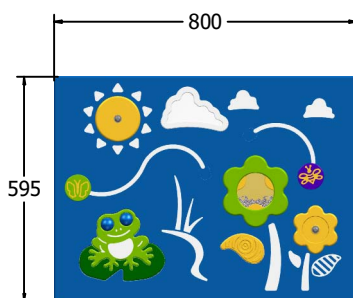

DIMENSIONS

FIMINSEN6 Standard Panel
FIMINSEN6-AL Panel with Edge Slots for Alu Posts
FIMINSEN6-AL-WP Panel with Alu Posts

FIMINSEN3 Standard Panel
FIMINSEN3-AL Panel with Edge Slots for Alu Posts
FIMINSEN3-AL-WP Panel with Alu Posts

TECHNICAL

Age Range: 2+ Years
Largest Part: FIMINSEN6 - 595 x 800 x 64mm
Total Weight: FIMINSEN6 - 9.6kg
Surfacing: N/A

Age Range: 2+ Years
Largest Part: FIMINSEN3 - 800 x 1200 x 64mm
Total Weight: FIMINSEN3 - 18.1kg
Surfacing: N/A

IMPORTANT: you must specify the colour option you require at the time of order if it is different from the colour listed/shown above, requirements are subject to availability at the time of order