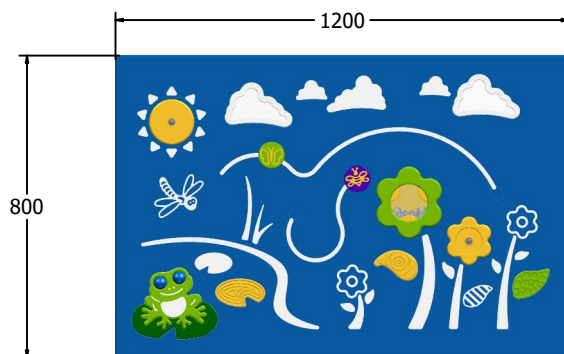

Product Information

FIMINSEN - Minibeast Sensory Panel

BS EN 1176 - Designed to British & European Standards

MATERIALS

Panel - Two Colour High Density Polyethylene (HDPE)

SUPPLY METHOD

Panel - Singular panel

FEATURES

-  **ROLLERBALL** - Frog eyes
-  **SLIDERS** - Bee & butterfly counters
-  **ROTATE** - Sun & flower discs
-  **MIRROR** - Reflective clouds

DIMENSIONS

FIMINSEN6 Standard Panel
FIMINSEN6-AL-WP Panel with Alu Posts

FIMINSEN3 Standard Panel
FIMINSEN3-AL-WP Panel with Alu Posts

TECHNICAL

Age Range: 2+ Years
Largest Part: FIMINSEN6 - 595 x 800 x 43mm
Total Weight: FIMINSEN6 - 7.8kg
Surfacing: N/A

Age Range: 2+ Years
Largest Part: FIMINSEN3 - 800 x 1200 x 43mm
Total Weight: FIMINSEN3 - 14.6kg
Surfacing: N/A