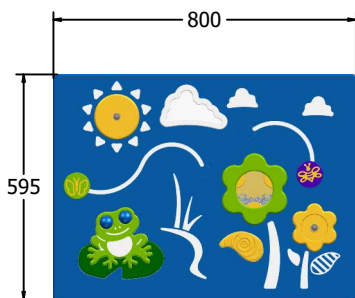

Product Information

FIMINSEN - Minibeast Sensory Panel

BS EN 1176 - Designed to British & European Standards

MATERIALS

Panel - Two Colour High Density Polyethylene (HDPE)

SUPPLY METHOD

Panel - Singular panel

FEATURES

-  **ROLLERBALL** - Frog eyes
-  **SLIDERS** - Bee & butterfly counters
-  **ROTATE** - Sun & flower discs
-  **MIRROR** - Reflective clouds

DIMENSIONS

FIMINSEN6 Standard Panel
FIMINSEN6-AL-WP Panel with Alu Posts

FIMINSEN3 Standard Panel
FIMINSEN3-AL-WP Panel with Alu Posts

TECHNICAL

Age Range: 2+ Years
Largest Part: FIMINSEN6 - 595 x 800 x 43mm
Total Weight: FIMINSEN6 - 7.8kg
Surfacing: N/A

Age Range: 2+ Years
Largest Part: FIMINSEN3 - 800 x 1200 x 43mm
Total Weight: FIMINSEN3 - 14.6kg
Surfacing: N/A