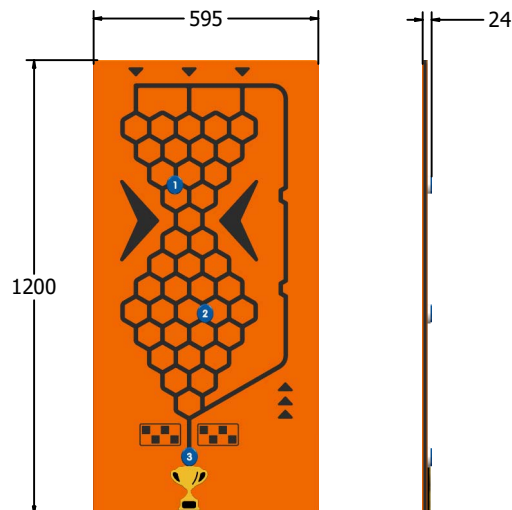

Product Information

FIBTT4 - Battle Sliders Tall Play Panel

BS EN 1176 - Designed to British & European Standards

MATERIALS

Panel - Two Colour  High Density Polyethylene (HDPE)

SUPPLY METHOD

Panel - Singular panel

FEATURES

COUNTER DROP - Sliding counter race to the bottom

SOCIAL - 3 Player Counter drop race

DIMENSIONS

FIBTT4 Standard Panel
FIBTT4 -AL-WP Panel with Alu Posts

TECHNICAL

Age Range: 2+ Years
Largest Part: 595 x 1200 x 24mm
Total Weight: 8.8kg
Surfacing: N/A