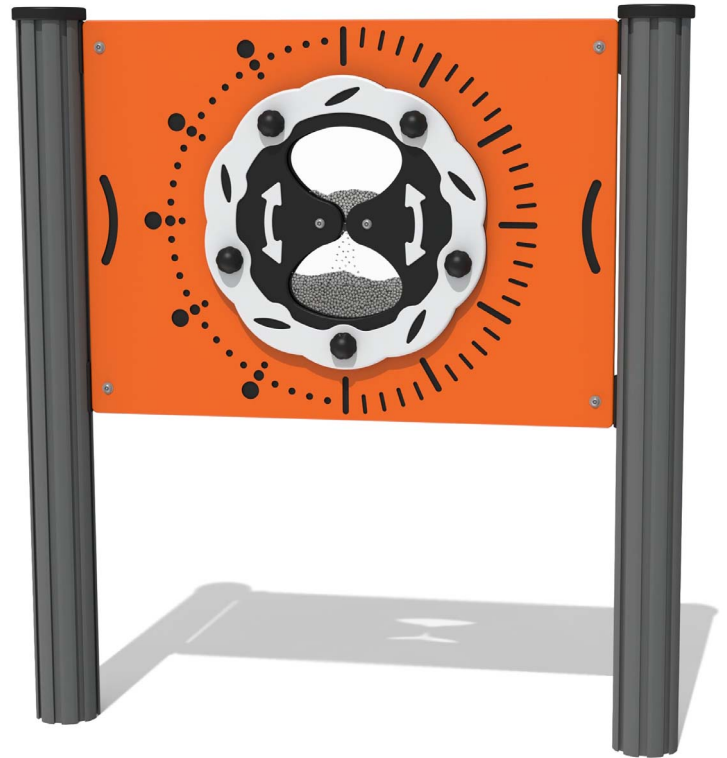

### MATERIALS

Panel - Two Colour  High Density Polyethylene (HDPE)

Windows - Clear Polycarbonate

Balls - Stainless steel with polish finish

### FEATURES

**INCLUSIVE** - Activity positioned at easily accessible height

**ROTATE** - Double-sided 180° turn insert

**TIMER** - ~30 second hourglass timer