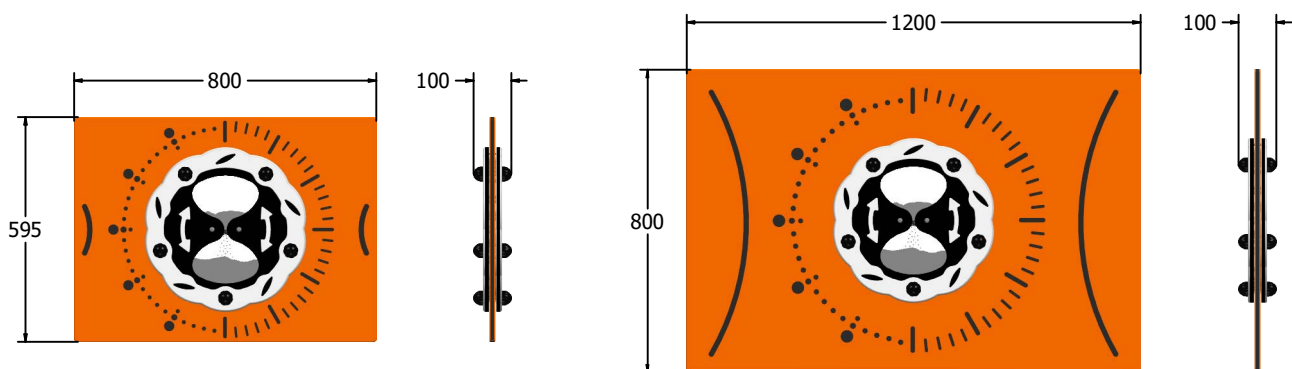

DIMENSIONS

FIHRGL6 Standard Panel
FIHRGL6-AL-WP Panel with Alu Posts

FIHRGL3 Standard Panel
FIHRGL3-AL-WP Panel with Alu Posts

TECHNICAL

Age Range: 2+ Years
Largest Part: FIHRGL6 - 595 x 800 x 100mm
Total Weight: FIHRGL6 - 11.2kg
Surfacing: N/A

Age Range: 2+ Years
Largest Part: FIHRGL3 - 800 x 1200 x 100mm
Total Weight: FIHRGL3 - 18kg
Surfacing: N/A

IMPORTANT: you must specify the colour option you require at the time of order if it is different from the colour listed/shown above, requirements are subject to availability at the time of order