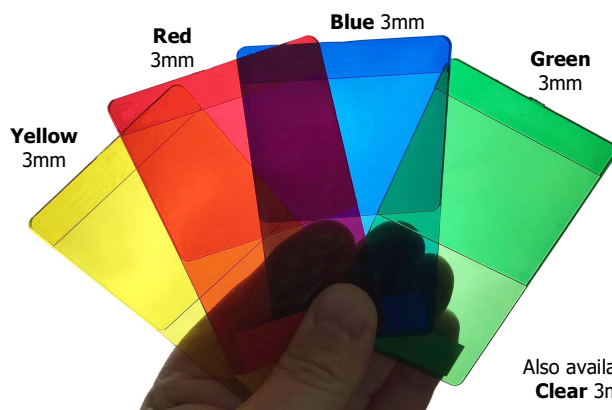

Standard Stock Colours - V14

Densetec Single Colour - (Sheet Size 1220 x 2440mm)

Yellow
6, 12.5 & 19mm

Dark Green
6, 12.5 & 19mm

Blue
6, 12.5 & 19mm

Violet
19mm

Orange
12.5 & 19mm

Red
6, 12.5 & 19mm

Dark Green/Beige
12.5 & 19mm

Yellow/Blue
12.5 & 19mm

Green/White
15 & 19mm

Blue/White
12.5, 15 & 19mm

Purple/White
15mm

Orange/White
15 & 19mm

Black/White
12.5, 15 & 19mm

Beige/Dark Green
12.5 & 19mm

Densetec XD - Recycled Black Core - (Sheet Size 1220 x 2440mm)

Yellow/Black
12.5 & 15mm

Green/Black
15mm

Blue/Black
15mm

Purple/Black
15mm

Orange/Black
15mm

White/Black
12.5, 15 & 19mm

Grey/Black
15 & 19mm

Densetec Grip - (Sheet Size 1220 x 2440mm)

Black/Yellow
15mm

Grey
15mm

Polydek - (Sheet Size 1500 x 3000mm)

Grey Button
18mm

Grey Smooth
15mm

Transparent Polycarbonate - (Sheet Size 1220 x 2440mm)

Also available:
Clear 3mm