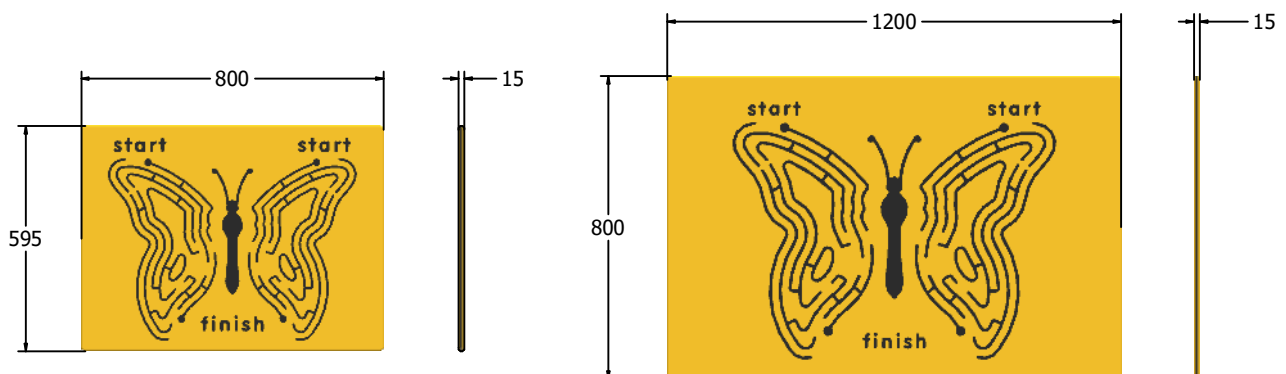

DIMENSIONS

FIMZBF6 Standard Panel
FIMZBF6-AL Panel with Edge Slots for Alu Posts
FIMZBF6-AL-WP Panel with Alu Posts

FIMZBF3 Standard Panel
FIMZBF3-AL Panel with Edge Slots for Alu Posts
FIMZBF3-AL-WP Panel with Alu Posts

TECHNICAL

Age Range: 2+ Years
Largest Part: FIMZBF6 - 595 x 800 x 15mm
Total Weight: FIMZBF6 - 6.5kg
Surfacing: N/A

Age Range: 2+ Years
Largest Part: FIMZBF3 - 800 x 1200 x 15mm
Total Weight: FIMZBF3 - 13.5kg
Surfacing: N/A

IMPORTANT: you must specify the colour option you require at the time of order if it is different from the colour listed/shown above, requirements are subject to availability at the time of order