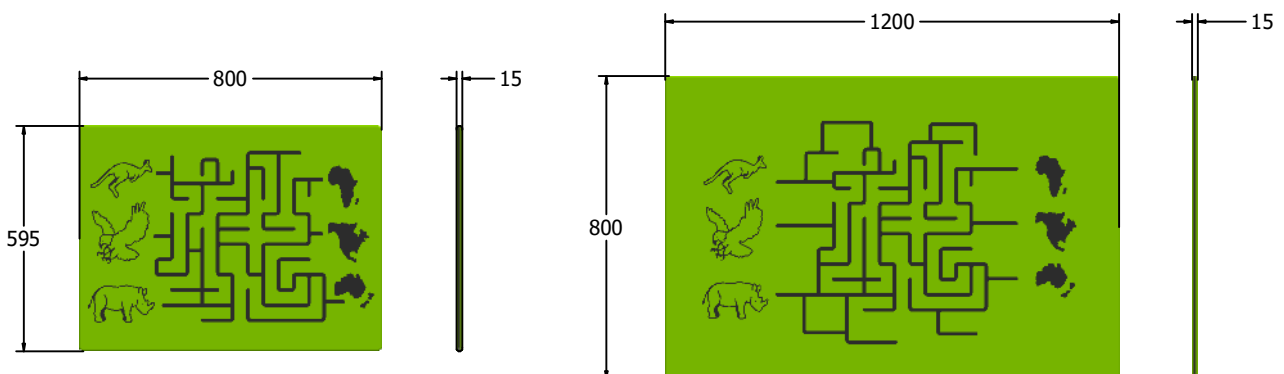

Product Information

FIMZAO - Animal Origins Maze Play Panel

BS EN 1176 - Designed to British & European Standards

MATERIALS

Panel - Two Colour High Density Polyethylene (HDPE)

SUPPLY METHOD

Panel - Singular panel

DIMENSIONS

FIMZAO6 Standard Panel
 FIMZAO6-AL Panel with Edge Slots for Alu Posts
 FIMZAO6-AL-WP Panel with Alu Posts

FIMZAO3 Standard Panel
 FIMZAO3-AL Panel with Edge Slots for Alu Posts
 FIMZAO3-AL-WP Panel with Alu Posts

TECHNICAL

Age Range: 2+ Years
 Largest Part: FIMZAO6 - 595 x 800 x 15mm
 Total Weight: FIMZAO6 - 6.5kg
 Surfacing: N/A

Age Range: 2+ Years
 Largest Part: FIMZAO3 - 800 x 1200 x 15mm
 Total Weight: FIMZAO3 - 13.5kg
 Surfacing: N/A