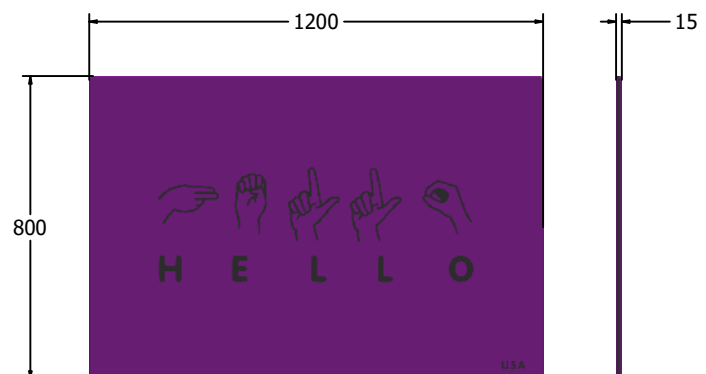

### SUPPLY METHOD

Panel - Singular panel

### DIMENSIONS

FIHESUS6 Standard Panel  
 FIHESUS6-AL Panel with Edge Slots for Alu Posts  
 FIHESUS6-AL-WP Panel with Alu Posts

FIHESUS3 Standard Panel  
 FIHESUS3-AL Panel with Edge Slots for Alu Posts  
 FIHESUS3-AL-WP Panel with Alu Posts

### TECHNICAL

Age Range: 2+ Years  
 Largest Part: FIHESUS6 - 595 x 800 x 15mm  
 Total Weight: FIHESUS6 - 6.5kg  
 Surfacing: N/A

Age Range: 2+ Years  
 Largest Part: FIHESUS3 - 800 x 1200 x 15mm  
 Total Weight: FIHESUS3 - 13.5kg  
 Surfacing: N/A