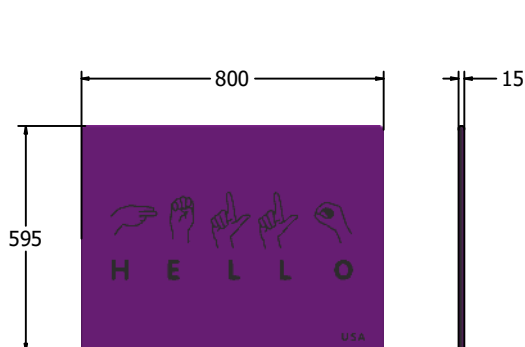

DIMENSIONS

FIHESUS6 Standard Panel
FIHESUS6-AL Panel with Edge Slots for Alu Posts
FIHESUS6-AL-WP Panel with Alu Posts