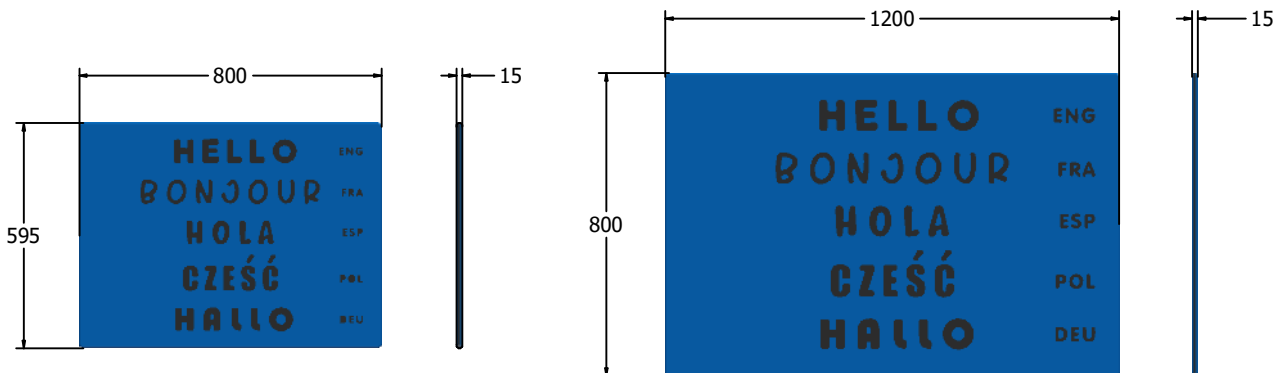

Product Information

FIHELG - Hello Language Play Panel

BS EN 1176 - Designed to British & European Standards

MATERIALS

Panel - Two Colour High Density Polyethylene (HDPE)

SUPPLY METHOD

Panel - Singular panel

DIMENSIONS

FIHELG6 Standard Panel
 FIHELG6-AL Panel with Edge Slots for Alu Posts
 FIHELG6-AL-WP Panel with Alu Posts

FIHELG3 Standard Panel
 FIHELG3-AL Panel with Edge Slots for Alu Posts
 FIHELG3-AL-WP Panel with Alu Posts

TECHNICAL

Age Range: 2+ Years
 Largest Part: FIHELG6 - 595 x 800 x 15mm
 Total Weight: FIHELG6 - 6.5kg
 Surfacing: N/A

Age Range: 2+ Years
 Largest Part: FIHELG3 - 800 x 1200 x 15mm
 Total Weight: FIHELG3 - 13.5kg
 Surfacing: N/A