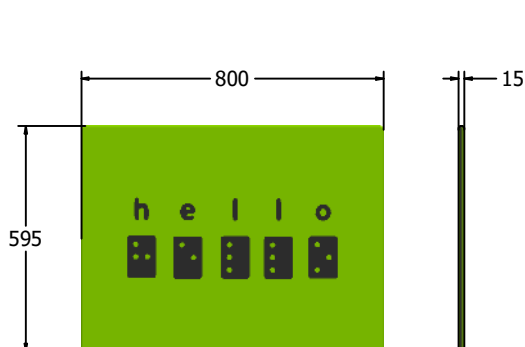

DIMENSIONS

FIHEBA6 Standard Panel
FIHEBA6-AL Panel with Edge Slots for Alu Posts
FIHEBA6-AL-WP Panel with Alu Posts