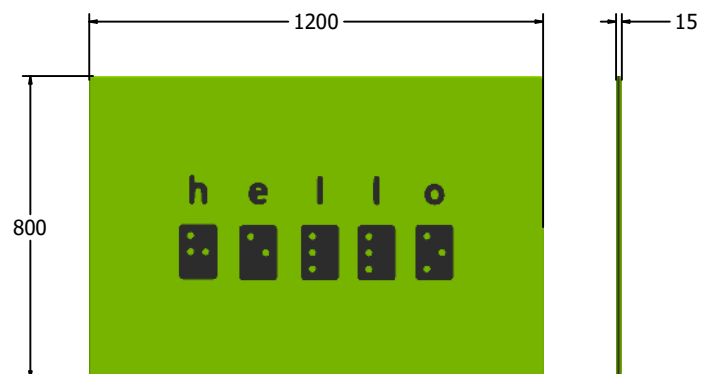

### SUPPLY METHOD

Panel - Singular panel

### DIMENSIONS

FIHEBA6 Standard Panel  
 FIHEBA6-AL Panel with Edge Slots for Alu Posts  
 FIHEBA6-AL-WP Panel with Alu Posts

FIHEBA3 Standard Panel  
 FIHEBA3-AL Panel with Edge Slots for Alu Posts  
 FIHEBA3-AL-WP Panel with Alu Posts

### TECHNICAL

Age Range: 2+ Years  
 Largest Part: FIHEBA6 - 595 x 800 x 15mm  
 Total Weight: FIHEBA6 - 6.5kg  
 Surfacing: N/A

Age Range: 2+ Years  
 Largest Part: FIHEBA3 - 800 x 1200 x 15mm  
 Total Weight: FIHEBA3 - 13.5kg  
 Surfacing: N/A