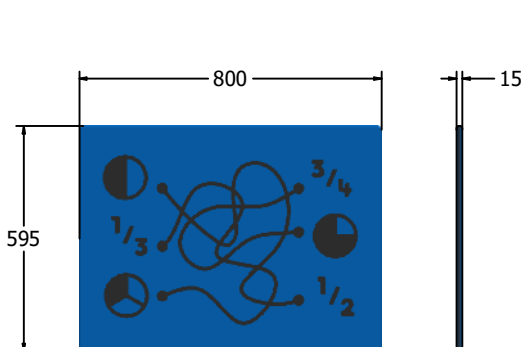

DIMENSIONS

FIFRFD6 Standard Panel
FIFRFD6-AL Panel with Edge Slots for Alu Posts
FIFRFD6-AL-WP Panel with Alu Posts