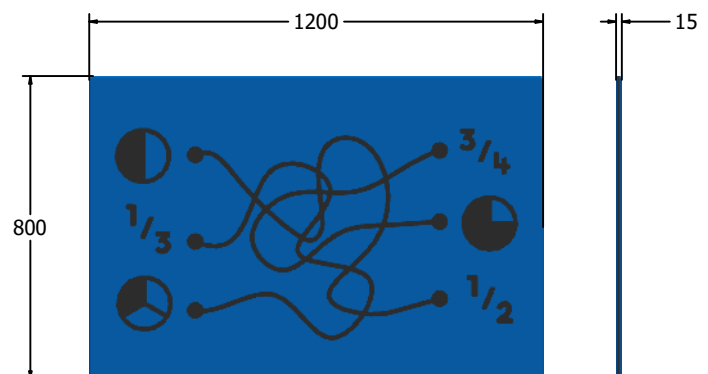

FIFRFD3 Standard Panel
FIFRFD3-AL Panel with Edge Slots for Alu Posts
FIFRFD3-AL-WP Panel with Alu Posts

TECHNICAL

Age Range: 2+ Years
Largest Part: FIFRFD6 - 595 x 800 x 15mm
Total Weight: FIFRFD6 - 6.5kg
Surfacing: N/A

Age Range: 2+ Years
Largest Part: FIFRFD3 - 800 x 1200 x 15mm
Total Weight: FIFRFD3 - 13.5kg
Surfacing: N/A

IMPORTANT: you must specify the colour option you require at the time of order if it is different from the colour listed/shown above, requirements are subject to availability at the time of order