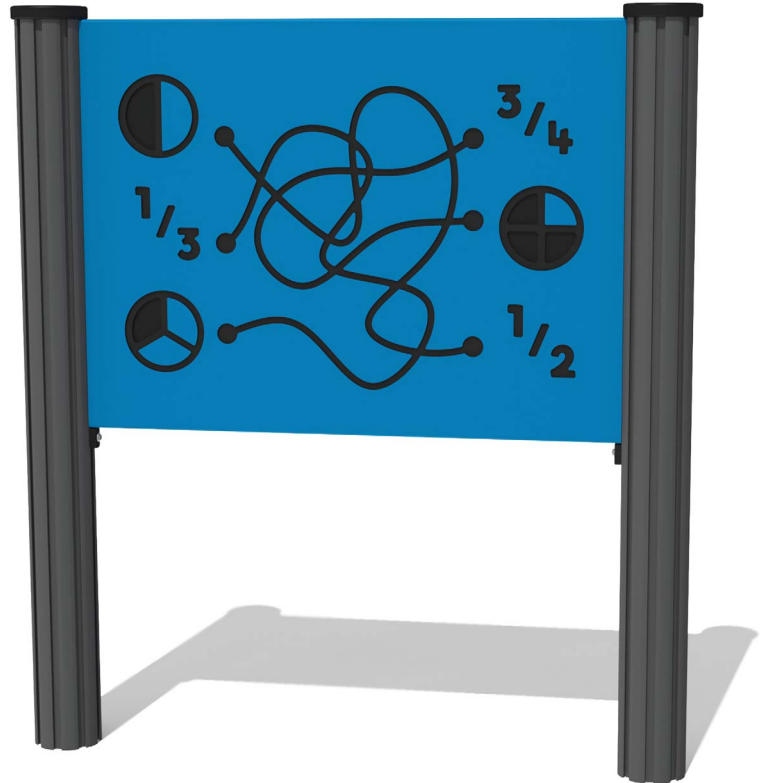

## FIFRFD - Fraction Finder Play Panel

BS EN 1176 - Designed to British & European Standards

### MATERIALS

Panel - Two Colour High Density Polyethylene (HDPE)

### SUPPLY METHOD

Panel - Singular panel

### TECHNICAL

Age Range: 2+ Years  
 Largest Part: FIFRFD6 - 595 x 800 x 15mm  
 Total Weight: FIFRFD6 - 6.5kg  
 Surfacing: N/A

Age Range: 2+ Years  
 Largest Part: FIFRFD3 - 800 x 1200 x 15mm  
 Total Weight: FIFRFD3 - 13.5kg  
 Surfacing: N/A