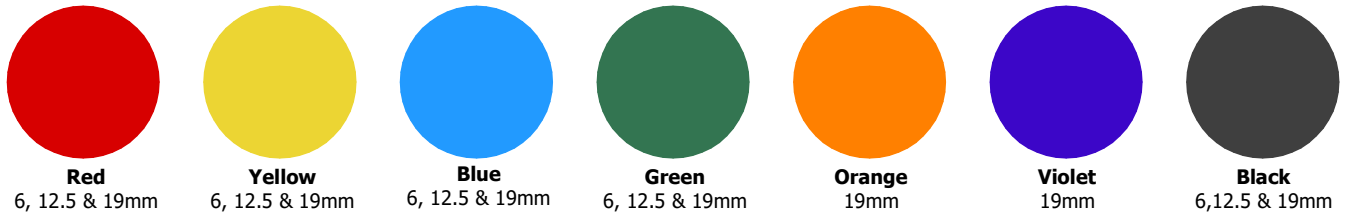

# Standard Stock Colours - v11

## Densetec Single Colour - (Sheet Size 1220 x 2440mm)

## Densetec Design - (Sheet Size 1220 x 2440mm)

## Densetec XD - Recycled Black Core - (Sheet Size 1220 x 2440mm)