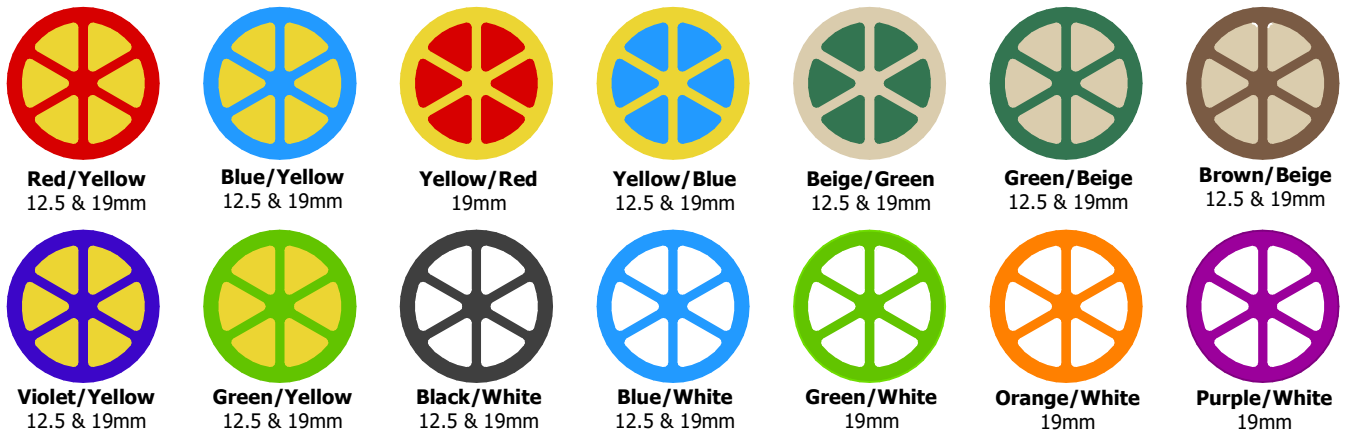

# Standard Stock Colours - v11

## Densetec Single Colour - (Sheet Size 1220 x 2440mm)

## Densetec XD - Recycled Black Core - (Sheet Size 1220 x 2440mm)

## Transparent Polycarbonate - (Sheet Size 1220 x 2440mm)