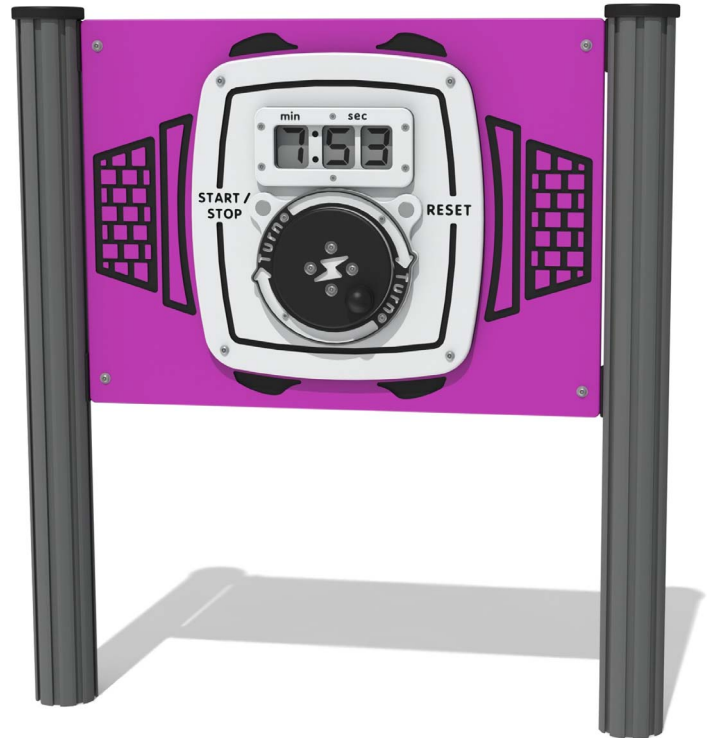

## FIPT3TIMRG - RotoGen 3 Digit Timer Play Panel

BS EN 1176 - Designed to British & European Standards

### MATERIALS

Panel - Two Colour  High Density Polyethylene (HDPE)

### SUPPLY METHOD

Panel - Fully assembled

### FEATURES

 **ROTOGEN**- Human powered energy for electronics

 **TIMER** - 10 seconds turning provides 5 minutes of timing

 **INCLUSIVE** - Activity positioned at accessible height