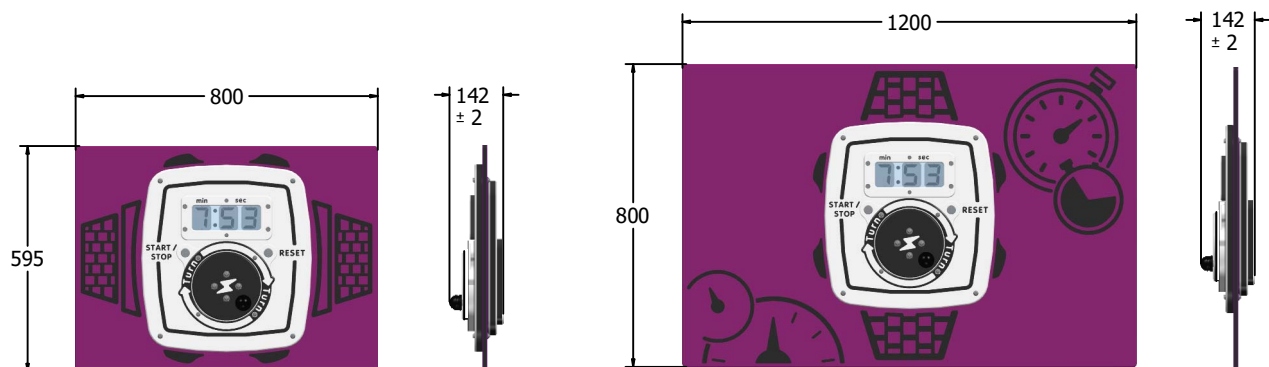

DIMENSIONS

FIPT3TIMRG6 Standard Panel
FIPT3TIMRG6 -AL-WP Panel with Alu Posts

FIPT3TIMRG3 Standard Panel
FIPT3TIMRG3 -AL-WP Panel with Alu Posts

TECHNICAL

Age Range: 2+ Years
Largest Part: FIPTIMRG6 - 595 x 800 x 142mm
Total Weight: FIPTIMRG6 - 17kg
Surfacing: N/A

Age Range: 2+ Years
Largest Part: FIPTIMRG3 - 800 x 1200 x 142mm
Total Weight: FIPTIMRG3 - 23.5kg
Surfacing: N/A

IMPORTANT: you must specify the colour option you require at the time of order if it is different from the colour listed/shown above, requirements are subject to availability at the time of order