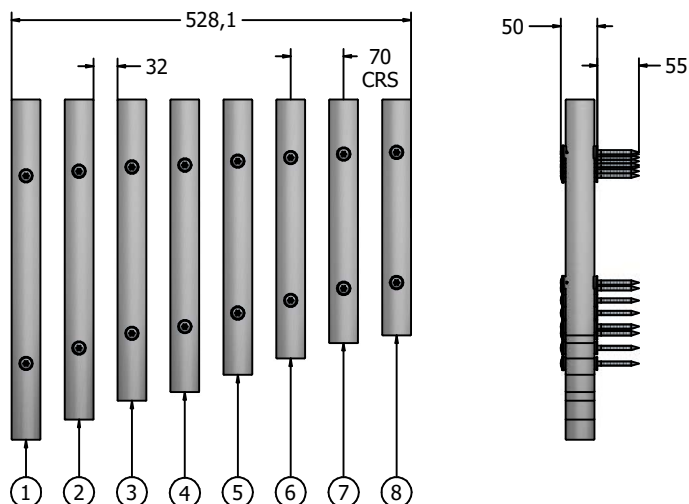

Product Information

FIMU38TUSCNS8 - 38mm Tube Chime - Screw Fixing - Silver - Set of 8 - Diatonic

BS EN 1176 - Designed to British & European Standards

MATERIALS

Tube Chimes - Anodised aluminium with a brushed finish

SUPPLY METHOD

Tube Chimes - Individual including rubber grommets

Screw Fixings - 2 sets per chime

Easily attach to your own surface

Choice of Beaters Available Separately:

FSU0900
Small Beater &
600mm Cable

FIBEATSCREW
Small Beater &
Holder

DIMENSIONS

Item	Product Code	Length	Note	Qty
1	FIMU38TUSCNSC6	450	C6	1
2	FIMU38TUSCNSD6	423.5	D6	1
3	FIMU38TUSCNSE6	398.5	E6	1
4	FIMU38TUSCNSF6	387	F6	1
5	FIMU38TUSCNSG6	364	G6	1
6	FIMU38TUSCNSA6	342.5	A6	1
7	FIMU38TUSCNSB6	322	B6	1
8	FIMU38TUSCNSC7	312	C7	1

Chimes available separately to mix and match

TECHNICAL

Age Range: 2+ Years
Largest Part: C6 Chime - 450 x ϕ 38mm
Heaviest Part: C6 Chime - 0.45kg Approx.
Total Weight: 3.5kg Approx.
Surfacing: N/A

IMPORTANT: you must specify the colour option you require at the time of order if it is different from the colour listed/shown above, requirements are subject to availability at the time of order