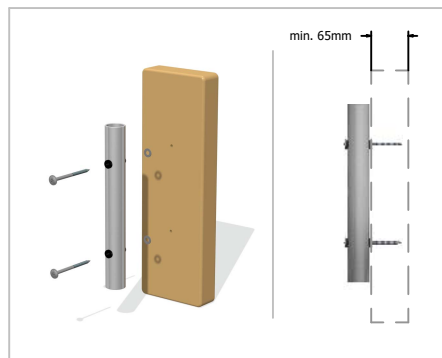

Product Information

FIMU38TUSCNS8 - 38mm Tube Chime - Screw Fixing - Silver - Set of 8 - Diatonic

BS EN 1176 - Designed to British & European Standards

MATERIALS

Tube Chimes - Anodised aluminium with a brushed finish

SUPPLY METHOD

Tube Chimes - Individual including rubber grommets

Screw Fixings - 2 sets per chime

Easily attach to your own surface

Choice of Beaters Available Separately:

FSU0900
Small Beater &
600mm Cable

FIBEATSCREW
Small Beater &
Holder

DIMENSIONS

Item	Product Code	Length	Note	Qty
1	FIMU38TUSCNSC6	450	C6	1
2	FIMU38TUSCNSD6	423.5	D6	1
3	FIMU38TUSCNSE6	398.5	E6	1
4	FIMU38TUSCNSF6	387	F6	1
5	FIMU38TUSCNSG6	364	G6	1
6	FIMU38TUSCNSA6	342.5	A6	1
7	FIMU38TUSCNSB6	322	B6	1
8	FIMU38TUSCNSC7	312	C7	1

Chimes available separately to mix and match

TECHNICAL

Age Range: 2+ Years
Largest Part: C6 Chime - 450 x ϕ 38mm
Heaviest Part: C6 Chime - 0.45kg Approx.
Total Weight: 3.5kg Approx.
Surfacing: N/A

IMPORTANT: you must specify the colour option you require at the time of order if it is different from the colour listed/shown above, requirements are subject to availability at the time of order