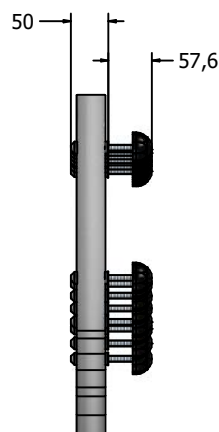

Product Information

FIMU38TUBTNS8 - 38mm Tube Chime - Bolt Fixing for 31-40mm Panel - Silver - Set of 8 - Diatonic

BS EN 1176 - Designed to British & European Standards

MATERIALS

Tube Chimes - Anodised aluminium with a brushed finish

SUPPLY METHOD

Tube Chimes - Individual including Rubber Grommets

Bolt Fixings - 2 sets per chime

Easily attach to your own surface

Choice of Beaters Available Separately:

FSU0900
Small Beater & 600mm Cable

FIBEATSCREW
Small Beater & Holder

DIMENSIONS

Item	Product Code	Length	Note	Qty
1	FIMU38TUBTNSC6	450	C6	1
2	FIMU38TUBTNSD6	423.5	D6	1
3	FIMU38TUBTNSE6	398.5	E6	1
4	FIMU38TUBTNSF6	387	F6	1
5	FIMU38TUBTNSG6	364	G6	1
6	FIMU38TUBTNSA6	342.5	A6	1
7	FIMU38TUBTNSB6	322	B6	1
8	FIMU38TUBTNSC7	312	C7	1

Chimes available separately to mix and match

TECHNICAL

Age Range: 2+ Years
Largest Part: C6 Chime - 450 x ϕ 38mm
Heaviest Part: C6 Chime - 0.45kg Approx.
Total Weight: 4kg Approx.
Surfacing: N/A

IMPORTANT: you must specify the colour option you require at the time of order if it is different from the colour listed/shown above, requirements are subject to availability at the time of order