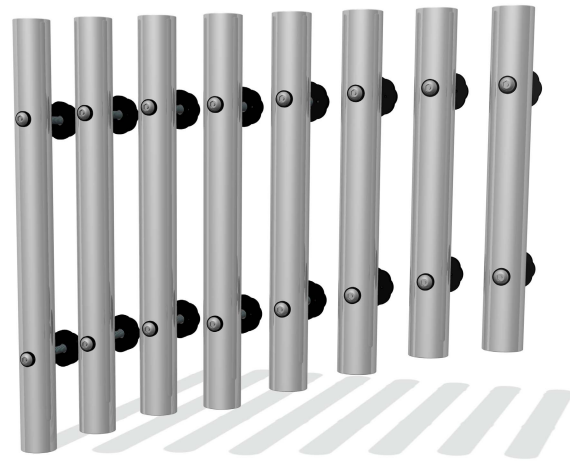

Product Information

FIMU38TUBTNS8 - 38mm Tube Chime - Bolt Fixing for 31-40mm Panel - Silver - Set of 8 - Diatonic

BS EN 1176 - Designed to British & European Standards

MATERIALS

Tube Chimes - Anodised aluminium with a brushed finish

SUPPLY METHOD

Tube Chimes - Individual including Rubber Grommets

Bolt Fixings - 2 sets per chime

Easily attach to your own surface

Choice of Beaters Available Separately:

FSU0900
Small Beater & 600mm Cable

FIBEATSCREW
Small Beater & Holder

DIMENSIONS

Item	Product Code	Length	Note	Qty
1	FIMU38TUBTNSC6	450	C6	1
2	FIMU38TUBTNSD6	423.5	D6	1
3	FIMU38TUBTNSE6	398.5	E6	1
4	FIMU38TUBTNSF6	387	F6	1
5	FIMU38TUBTNSG6	364	G6	1
6	FIMU38TUBTNSA6	342.5	A6	1
7	FIMU38TUBTNSB6	322	B6	1
8	FIMU38TUBTNSC7	312	C7	1

Chimes available separately to mix and match

TECHNICAL

Age Range: 2+ Years
Largest Part: C6 Chime - 450 x ϕ 38mm
Heaviest Part: C6 Chime - 0.45kg Approx.
Total Weight: 4kg Approx.
Surfacing: N/A

IMPORTANT: you must specify the colour option you require at the time of order if it is different from the colour listed/shown above, requirements are subject to availability at the time of order