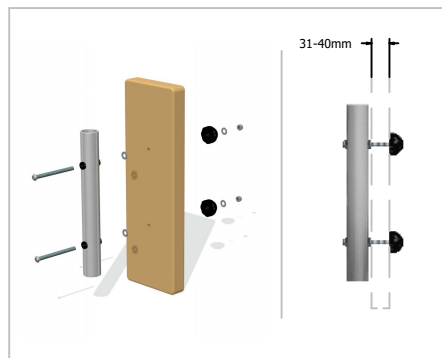

Product Information

FIMU38TUBTNS8 - 38mm Tube Chime - Bolt Fixing for 31-40mm Panel - Silver - Set of 8 - Diatonic

BS EN 1176 - Designed to British & European Standards

MATERIALS

Tube Chimes - Anodised aluminium with a brushed finish

SUPPLY METHOD

Tube Chimes - Individual including Rubber Grommets

Bolt Fixings - 2 sets per chime

Easily attach to your own surface

Choice of Beaters Available Separately:

FSU0900
Small Beater & 600mm Cable

FIBEATSCREW
Small Beater & Holder

DIMENSIONS

Item	Product Code	Length	Note	Qty
1	FIMU38TUBTNSC6	450	C6	1
2	FIMU38TUBTNSD6	423.5	D6	1
3	FIMU38TUBTNSE6	398.5	E6	1
4	FIMU38TUBTNSF6	387	F6	1
5	FIMU38TUBTNSG6	364	G6	1
6	FIMU38TUBTNSA6	342.5	A6	1
7	FIMU38TUBTNSB6	322	B6	1
8	FIMU38TUBTNSC7	312	C7	1

Chimes available separately to mix and match

TECHNICAL

Age Range: 2+ Years
Largest Part: C6 Chime - 450 x ϕ 38mm
Heaviest Part: C6 Chime - 0.45kg Approx.
Total Weight: 4kg Approx.
Surfacing: N/A

IMPORTANT: you must specify the colour option you require at the time of order if it is different from the colour listed/shown above, requirements are subject to availability at the time of order