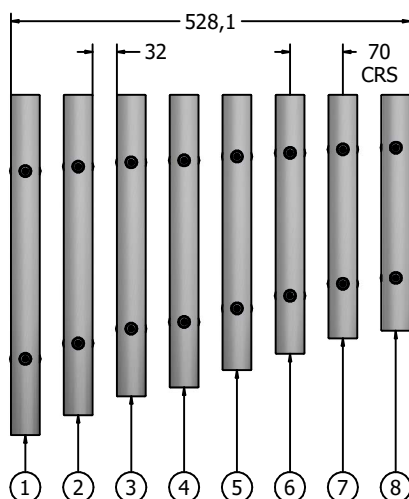

Product Information

FIMU38TUBTNS8 - 38mm Tube Chime - Bolt Fixing for 31-40mm Panel - Silver - Set of 8 - Diatonic

BS EN 1176 - Designed to British & European Standards

MATERIALS

Tube Chimes - Anodised aluminium with a brushed finish

SUPPLY METHOD

Tube Chimes - Individual including Rubber Grommets

Bolt Fixings - 2 sets per chime

Easily attach to your own surface

Choice of Beaters Available Separately:

FSU0900
Small Beater & 600mm Cable

FIBEATSCREW
Small Beater & Holder

DIMENSIONS

Item	Product Code	Length	Note	Qty
1	FIMU38TUBTNSC6	450	C6	1
2	FIMU38TUBTNSD6	423.5	D6	1
3	FIMU38TUBTNSE6	398.5	E6	1
4	FIMU38TUBTNSF6	387	F6	1
5	FIMU38TUBTNSG6	364	G6	1
6	FIMU38TUBTNSA6	342.5	A6	1
7	FIMU38TUBTNSB6	322	B6	1
8	FIMU38TUBTNSC7	312	C7	1

Chimes available separately to mix and match

TECHNICAL

Age Range: 2+ Years
Largest Part: C6 Chime - 450 x ϕ 38mm
Heaviest Part: C6 Chime - 0.45kg Approx.
Total Weight: 4kg Approx.
Surfacing: N/A

IMPORTANT: you must specify the colour option you require at the time of order if it is different from the colour listed/shown above, requirements are subject to availability at the time of order