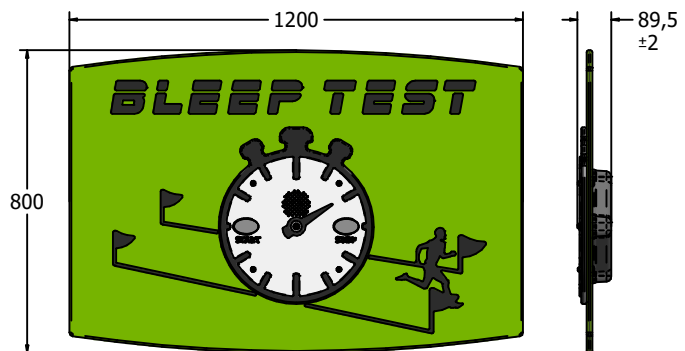

Product Information

FIPTBT - Bleep Test Play Panel

BS EN 1176 - Designed to British & European Standards

MATERIALS

Panel - Two Colour High Density Polyethylene (HDPE)

SUPPLY METHOD

Panel - Fully assembled

PlayTronic

3

**YEAR
ELECTRONICS
GUARANTEE**

DIMENSIONS

FIPTBT6

FIPTBT3

FIPTBT6-AL - With Edge Slots For Alu Posts

FIPTBT3-AL - With Edge Slots For Alu Posts

TECHNICAL

Age Range: 2+ Years
Largest Part: 595 x 800 x 89.5mm
Total Weight: 9.5kg
Surfacing: N/A

Age Range: 2+ Years
Largest Part: 1200 x 800 x 89.5mm
Total Weight: 15.5kg
Surfacing: N/A

IMPORTANT: you must specify the colour option you require at the time of order if it is different from the colour listed/shown above, requirements are subject to availability at the time of order