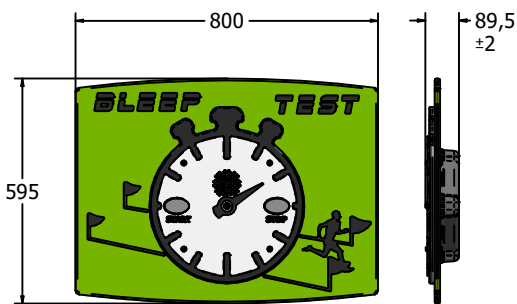

Product Information

FIPTBT - Bleep Test Play Panel

BS EN 1176 - Designed to British & European Standards

MATERIALS

Panel - Two Colour High Density Polyethylene (HDPE)

SUPPLY METHOD

Panel - Fully assembled

PlayTronic

3

**YEAR
ELECTRONICS
GUARANTEE**

DIMENSIONS

FIPTBT6

FIPTBT3

FIPTBT6-AL - With Edge Slots For Alu Posts

FIPTBT3-AL - With Edge Slots For Alu Posts

TECHNICAL

Age Range: 2+ Years
Largest Part: 595 x 800 x 89.5mm
Total Weight: 9.5kg
Surfacing: N/A

Age Range: 2+ Years
Largest Part: 1200 x 800 x 89.5mm
Total Weight: 15.5kg
Surfacing: N/A

IMPORTANT: you must specify the colour option you require at the time of order if it is different from the colour listed/shown above, requirements are subject to availability at the time of order