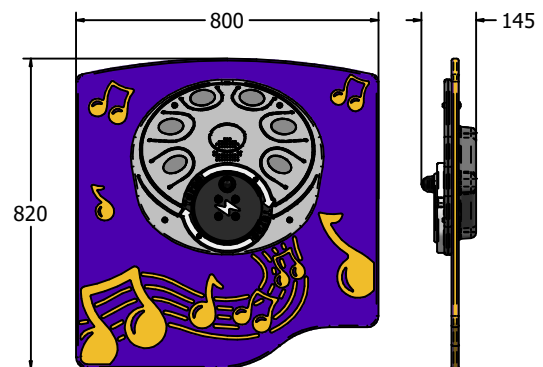

Product Information

FIPTTDRUMRG - RotoGen Tongue Drum Musical Panel

BS EN 1176 - Designed to British & European Standards

MATERIALS

Panel - Two Colour High Density Polyethylene (HDPE)

SUPPLY METHOD

Panel - Fully assembled

DIMENSIONS

FIPTTDRUMRG6

FIPTTDRUMRG3

FIPTTDRUMRG6-AL - With Edge Slots For Alu Posts

FIPTTDRUMRG3-AL - With Edge Slots For Alu Posts

TECHNICAL

Age Range: 2+ Years
 Largest Part: 595 x 800 x 145mm
 Total Weight: 16kg
 Surfacing: N/A

Age Range: 2+ Years
 Largest Part: 800 x 820 x 145mm
 Total Weight: 20.5kg
 Surfacing: N/A

IMPORTANT: you must specify the colour option you require at the time of order if it is different from the colour listed/shown above, requirements are subject to availability at the time of order