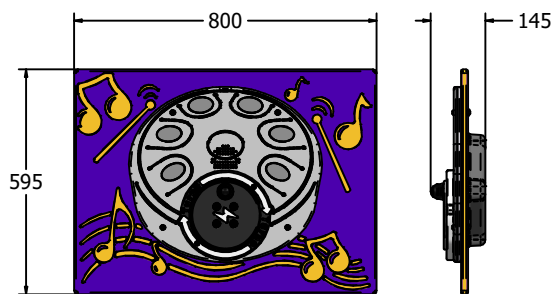

Product Information

FIPTTDRUMRG - RotoGen Tongue Drum Musical Panel

BS EN 1176 - Designed to British & European Standards

MATERIALS

Panel - Two Colour High Density Polyethylene (HDPE)

SUPPLY METHOD

Panel - Fully assembled

DIMENSIONS

FIPTTDRUMRG6

FIPTTDRUMRG3

FIPTTDRUMRG6-AL - With Edge Slots For Alu Posts

FIPTTDRUMRG3-AL - With Edge Slots For Alu Posts

TECHNICAL

Age Range: 2+ Years
 Largest Part: 595 x 800 x 145mm
 Total Weight: 16kg
 Surfacing: N/A

Age Range: 2+ Years
 Largest Part: 800 x 820 x 145mm
 Total Weight: 20.5kg
 Surfacing: N/A

IMPORTANT: you must specify the colour option you require at the time of order if it is different from the colour listed/shown above, requirements are subject to availability at the time of order