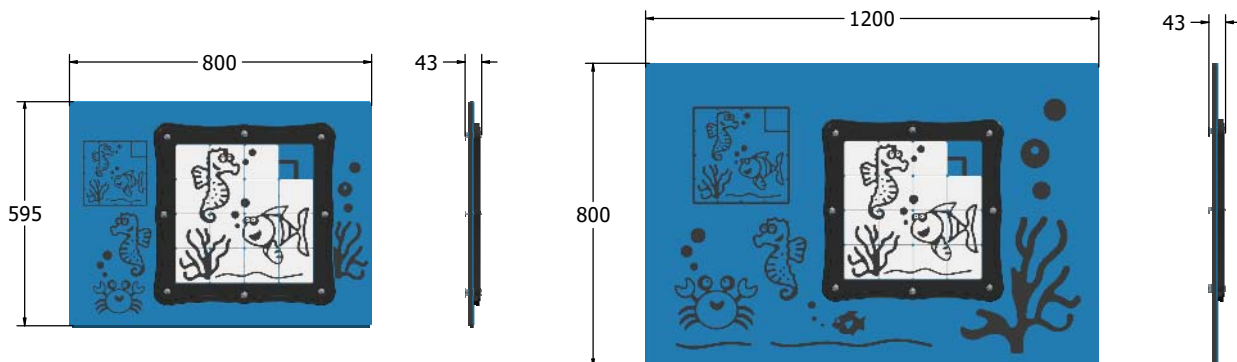

Product Information

FITSFISH - Tile Slide Fish Play Panel

BS EN 1176 - Designed to British & European Standards

MATERIALS

Panel - Two Colour  High Density Polyethylene (HDPE)

SUPPLY METHOD

Panel - Pre-assembled singular panel

FEATURES

 **TILES** - Tile slide fish puzzle

 **INCLUSIVE** - Activity positioned at accessible height

DIMENSIONS

FITSFISH6 Standard Panel
FITSFISH6-AL-WP Panel with Alu Posts

FITSFISH3 Standard Panel
FITSFISH3-AL-WP Panel with Alu Posts

TECHNICAL

Age Range: 2+ Years
Largest Part: 595 x 800 x 43mm
Total Weight: 9kg
Surfacing: N/A

Age Range: 2+ Years
Largest Part: 800 x 1200 x 43mm
Total Weight: 15.5kg
Surfacing: N/A

IMPORTANT: you must specify the colour option you require at the time of order if it is different from the colour listed/shown above, requirements are subject to availability at the time of order