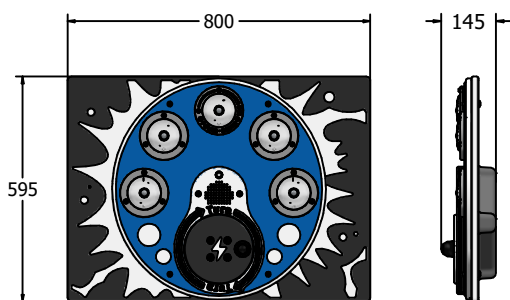

Product Information

FIPTRPMRG - RotoGen Power Meter Reactions Play Panel

BS EN 1176 - Designed to British & European Standards

MATERIALS

Panel - Two Colour High Density Polyethylene (HDPE)

SUPPLY METHOD

Panel - Fully assembled

DIMENSIONS

FIPTRPMRG6

FIPTRPMRG3

TECHNICAL

Age Range: 2+ Years
 Largest Part: FIPTRPMRG6 - 595 x 800 x 145mm
 Total Weight: FIPTRPMRG6 - 18kg
 Surfacing: N/A

Age Range: 2+ Years
 Largest Part: FIPTRPMRG3 - 800 x 1200 x 145mm
 Total Weight: FIPTRPMRG3 - 27kg
 Surfacing: N/A