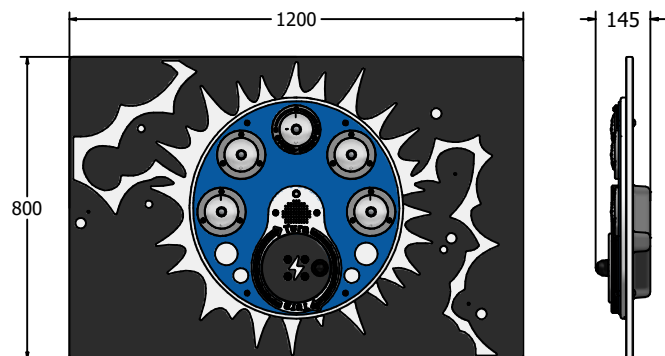

Product Information

FIPTRPMRG - RotoGen Power Meter Reactions Play Panel

BS EN 1176 - Designed to British & European Standards

MATERIALS

Panel - Two Colour High Density Polyethylene (HDPE)

SUPPLY METHOD

Panel - Fully assembled

DIMENSIONS

FIPTRPMRG6

FIPTRPMRG3

TECHNICAL

Age Range: 2+ Years
 Largest Part: FIPTRPMRG6 - 595 x 800 x 145mm
 Total Weight: FIPTRPMRG6 - 18kg
 Surfacing: N/A

Age Range: 2+ Years
 Largest Part: FIPTRPMRG3 - 800 x 1200 x 145mm
 Total Weight: FIPTRPMRG3 - 27kg
 Surfacing: N/A