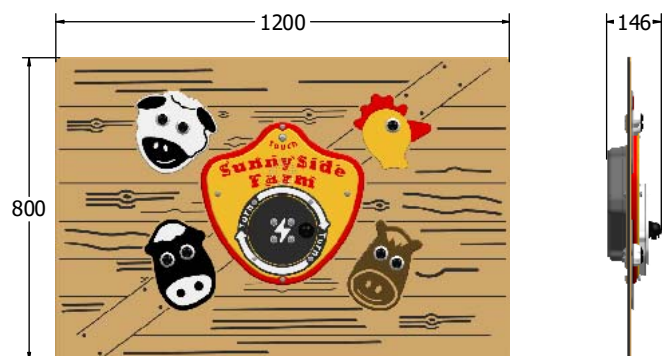

FIPTFARMRG3 Standard Panel
FIPTFARMRG3-AL-WP Panel with Alu Posts

TECHNICAL

Age Range: 2+ Years
Largest Part: FIPTFARMRG6 - 800 x 595 x 146mm
Total Weight: FIPTFARMRG6 - 15.5kg
Surfacing: N/A

Age Range: 2+ Years
Largest Part: FIPTFARMRG3 - 1200 x 800 x 146mm
Total Weight: FIPTFARMRG3 - 24kg
Surfacing: N/A

IMPORTANT: you must specify the colour option you require at the time of order if it is different from the colour listed/shown above, requirements are subject to availability at the time of order