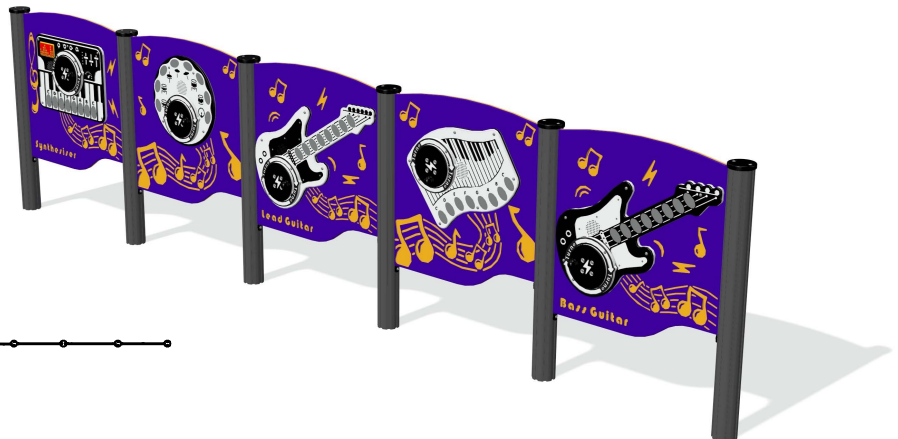

Product Information

FIMUSYM3-AL-WP - Symphony No3 Musical Set

BS EN 1176 - Designed to British & European Standards

MATERIALS

Panels - Two Colour High Density Polyethylene (HDPE)

Posts - Extruded aluminium post with powder coat finish

SUPPLY METHOD

Panels - Pre-assembled

Posts - Supplied with T-slot stops & post caps

Possible layout options to suit your space

DIMENSIONS

TECHNICAL

Item	Code	Description	Qty
1	FIPTDRUMSRG3-B-AL	Rotogen Drums Musical Panel	1
2	FIPTSYNTHRG3-B-AL	RotoGen Synthesiser Musical Panel	1
3	FIPTBASSRG3-B-AL	RotoGen Bass Guitar Musical Panel	1
4	FIPTLEADRG3-B-AL	RotoGen Lead Guitar Musical Panel	1
5	FIPTPIANORG3-B-AL	RotoGen Piano Musical Panel	1

Age Range:
Largest Part:
Heaviest Part:
Total Weight:
Surfacing:

2+ Years
Posts (x6) - 1500 x ϕ 110mm
FIPTSYNTHRG3-B-AL - 19kg Approx.
120kg Approx.
N/A

IMPORTANT: you must specify the colour option you require at the time of order if it is different from the colour listed/shown above, requirements are subject to availability at the time of order