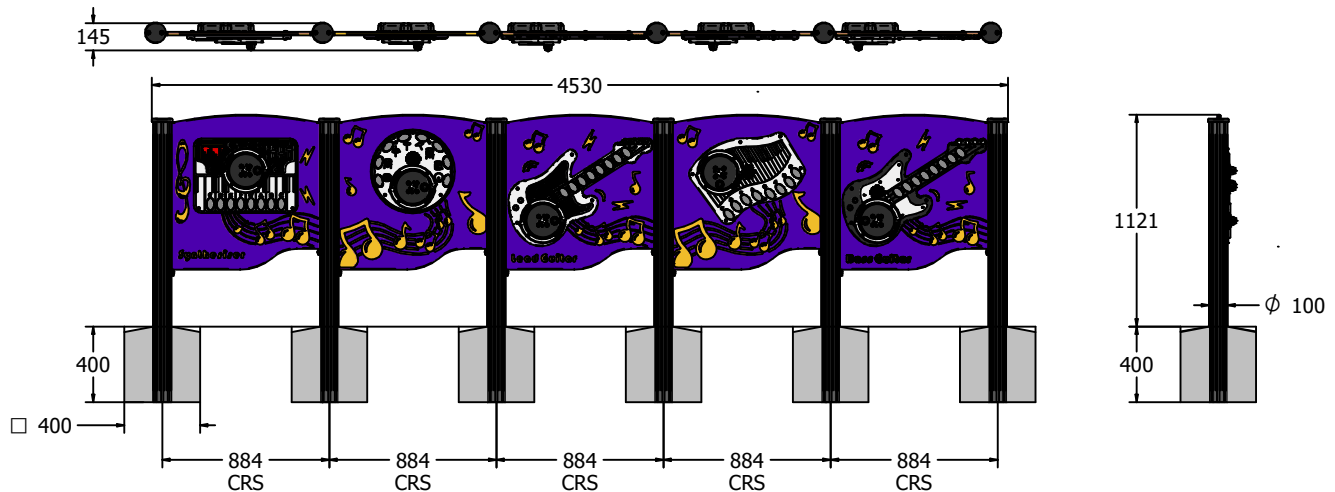

Product Information

FIMUSYM3-AL-WP - Symphony No3 Musical Set

BS EN 1176 - Designed to British & European Standards

MATERIALS

Panels - Two Colour High Density Polyethylene (HDPE)

Posts - Extruded aluminium post with powder coat finish

SUPPLY METHOD

Panels - Pre-assembled

Posts - Supplied with T-slot stops & post caps

Possible layout options to suit your space

DIMENSIONS

TECHNICAL

Item	Code	Description	Qty
1	FIPTDRUMSRG3-B-AL	Rotogen Drums Musical Panel	1
2	FIPTSYNTHRG3-B-AL	RotoGen Synthesiser Musical Panel	1
3	FIPTBASSRG3-B-AL	RotoGen Bass Guitar Musical Panel	1
4	FIPTLEADRG3-B-AL	RotoGen Lead Guitar Musical Panel	1
5	FIPTPIANORG3-B-AL	RotoGen Piano Musical Panel	1

Age Range:
Largest Part:
Heaviest Part:
Total Weight:
Surfacing:

2+ Years
Posts (x6) - 1500 x ϕ 110mm
FIPTSYNTHRG3-B-AL - 19kg Approx.
120kg Approx.
N/A

IMPORTANT: you must specify the colour option you require at the time of order if it is different from the colour listed/shown above, requirements are subject to availability at the time of order