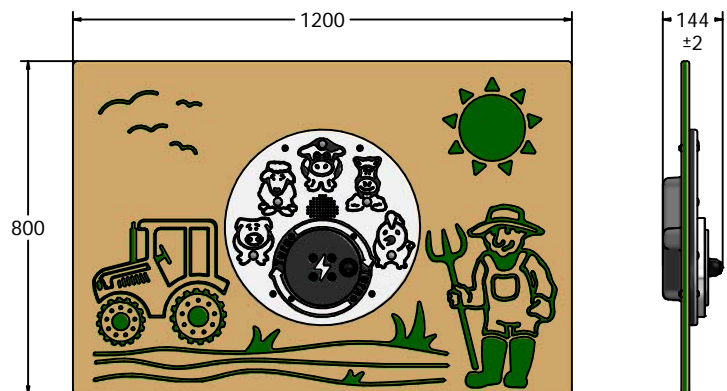

Product Information

FIPTSFARMRG - RotoGen Farm Sounds Play Panel

BS EN 1176 - Designed to British & European Stand

MATERIALS

Panels - Two Colour High Density Polyethylene (HD)

SUPPLY METHOD

Panel - Fully assembled

DIMENSIONS

FIPTSFARMRG6

FIPTSFARMRG3

TECHNICAL

Age Range: 2+ Years
 Largest Part: FIPTSFARMRG6 595 x 800 x 144mm
 Total Weight: FIPTSFARMRG6 15.6kg
 Surfacing: N/A

Age Range: 2+ Years
 Largest Part: FIPTSFARMRG3 800 x 1200 x 144mm
 Total Weight: FIPTSFARMRG3 24.1kg
 Surfacing: N/A