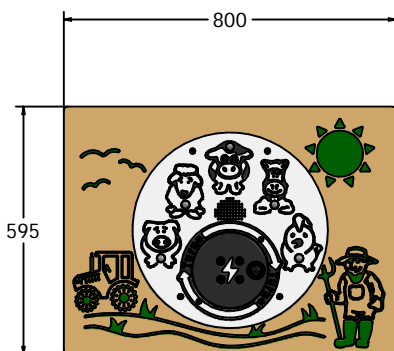

Product Information

FIPTSFARMRG - RotoGen Farm Sounds Play Panel

BS EN 1176 - Designed to British & European Stand

MATERIALS

Panels - Two Colour High Density Polyethylene (HD)

SUPPLY METHOD

Panel - Fully assembled

DIMENSIONS

FIPTSFARMRG6

FIPTSFARMRG3

TECHNICAL

Age Range: 2+ Years
 Largest Part: FIPTSFARMRG6 595 x 800 x 144mm
 Total Weight: FIPTSFARMRG6 15.6kg
 Surfacing: N/A

Age Range: 2+ Years
 Largest Part: FIPTSFARMRG3 800 x 1200 x 144mm
 Total Weight: FIPTSFARMRG3 24.1kg
 Surfacing: N/A