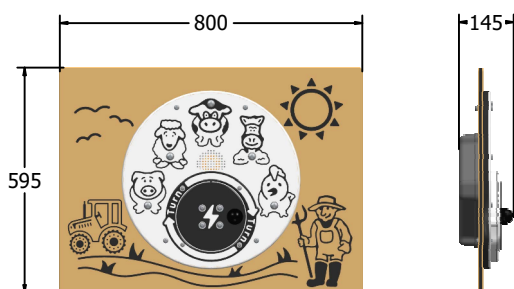

Product Information

FIPTSFARMRG - RotoGen Farm Sounds Play Panel

BS EN 1176 - Designed to British & European Standards

MATERIALS

Panel - Two Colour  High Density Polyethylene (HDPE)

SUPPLY METHOD

Panel - Fully assembled

FEATURES

 **ROTOGEN** - Human powered energy for electronics

 **INCLUSIVE** - Activity positioned at accessible height

DIMENSIONS

FIPTSFARMRG6 Standard Panel
FIPTSFARMRG6-AL-WP Panel with Alu Posts

FIPTSFARMRG3 Standard Panel
FIPTSFARMRG3-AL-WP Panel with Alu Posts

TECHNICAL

Age Range: 2+ Years
Largest Part: FIPTSFARMRG6 - 800 x 595 x 145mm
Total Weight: FIPTSFARMRG6 - 15.5kg
Surfacing: N/A

Age Range: 2+ Years
Largest Part: FIPTSFARMRG3 - 1200 x 800 x 145m
Total Weight: FIPTSFARMRG3 - 24kg
Surfacing: N/A