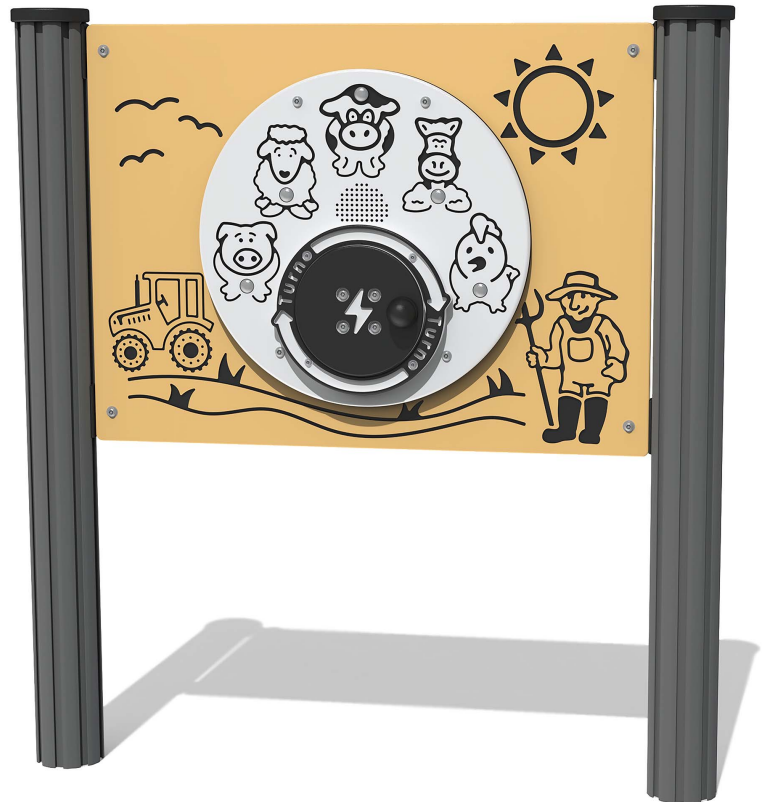

Product Information

FIPTSFARMRG - RotoGen Farm Sounds Play Panel

BS EN 1176 - Designed to British & European Standards

MATERIALS

Panel - Two Colour  High Density Polyethylene (HDPE)

SUPPLY METHOD

Panel - Fully assembled

FEATURES

 **ROTOGEN** - Human powered energy for electronics

 **INCLUSIVE** - Activity positioned at accessible height

DIMENSIONS

FIPTSFARMRG6 Standard Panel
FIPTSFARMRG6-AL-WP Panel with Alu Posts

FIPTSFARMRG3 Standard Panel
FIPTSFARMRG3-AL-WP Panel with Alu Posts

TECHNICAL

Age Range: 2+ Years
Largest Part: FIPTSFARMRG6 - 800 x 595 x 145mm
Total Weight: FIPTSFARMRG6 - 15.5kg
Surfacing: N/A

Age Range: 2+ Years
Largest Part: FIPTSFARMRG3 - 1200 x 800 x 145m
Total Weight: FIPTSFARMRG3 - 24kg
Surfacing: N/A