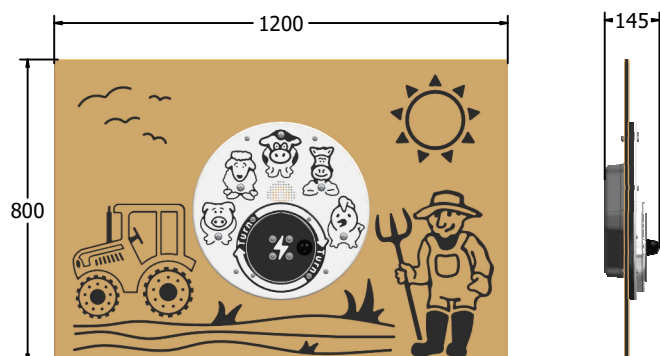

Product Information

FIPTSFARMRG - RotoGen Farm Sounds Play Panel

BS EN 1176 - Designed to British & European Standards

MATERIALS

Panel - Two Colour  High Density Polyethylene (HDPE)

SUPPLY METHOD

Panel - Fully assembled

FEATURES

 **ROTOGEN** - Human powered energy for electronics

 **INCLUSIVE** - Activity positioned at accessible height

DIMENSIONS

FIPTSFARMRG6 Standard Panel
FIPTSFARMRG6-AL-WP Panel with Alu Posts

FIPTSFARMRG3 Standard Panel
FIPTSFARMRG3-AL-WP Panel with Alu Posts

TECHNICAL

Age Range: 2+ Years
Largest Part: FIPTSFARMRG6 - 800 x 595 x 145mm
Total Weight: FIPTSFARMRG6 - 15.5kg
Surfacing: N/A

Age Range: 2+ Years
Largest Part: FIPTSFARMRG3 - 1200 x 800 x 145m
Total Weight: FIPTSFARMRG3 - 24kg
Surfacing: N/A