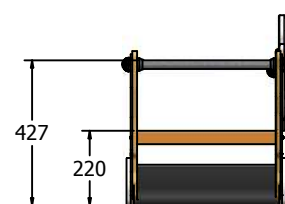

Product Information

Early Years Tractor Trailers

Surface Brackets (FURNSBKTS) or
In-ground Brackets (FURNGBKTS)
Sold Separately.

Supplied fully assembled.

Designed to British & European
Standard BS EN 1176

FIEYFMTRDOG

FIEYFMTRPIG

FIEYFMTRCOW

Age Range: 2+ Years
Largest Part: FIEYFMTRDOG: 751x504x496
Heaviest Part: FIEYFMTRDOG: 25Kg
Total Weight: FIEYFMTRDOG: 25Kg
Surfacing : N/A

Age Range: 2+ Years
Largest Part: FIEYFMTRPIG: 751x537x496
Heaviest Part: FIEYFMTRPIG: 25Kg
Total Weight: FIEYFMTRPIG: 25Kg
Surfacing : N/A

Age Range: 2+ Years
Largest Part: FIEYFMTRCOW: 751x560x496
Heaviest Part: FIEYFMTRCOW: 25Kg
Total Weight: FIEYFMTRCOW: 25Kg
Surfacing : N/A

Minimum Inspection Schedule

Inspection Type	Inspection Frequency
Visual	Every Month
Functionality	Every Month
Comprehensive	Every 6 Months