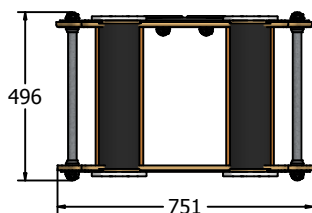

Product Information

Early Years Tractor Trailers

Surface Brackets (FURNSBKTS) or
In-ground Brackets (FURNGBKTS)
Sold Separately.

Supplied fully assembled.

Designed to British & European
Standard BS EN 1176

FIEYFMTRDOG

FIEYFMTRPIG

FIEYFMTRCOW

Age Range: 2+ Years
Largest Part: FIEYFMTRDOG: 751x504x496
Heaviest Part: FIEYFMTRDOG: 25Kg
Total Weight: FIEYFMTRDOG: 25Kg
Surfacing : N/A

Age Range: 2+ Years
Largest Part: FIEYFMTRPIG: 751x537x496
Heaviest Part: FIEYFMTRPIG: 25Kg
Total Weight: FIEYFMTRPIG: 25Kg
Surfacing : N/A

Age Range: 2+ Years
Largest Part: FIEYFMTRCOW: 751x560x496
Heaviest Part: FIEYFMTRCOW: 25Kg
Total Weight: FIEYFMTRCOW: 25Kg
Surfacing : N/A

Minimum Inspection Schedule

Inspection Type	Inspection Frequency
Visual	Every Month
Functionality	Every Month
Comprehensive	Every 6 Months