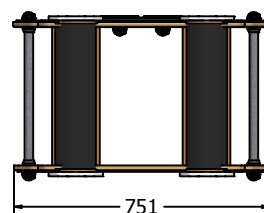

Product Information

Early Years Tractor Trailers

Surface Brackets (FURNSBKTS) or
In-ground Brackets (FURNGBKTS)
Sold Separately.

Supplied fully assembled.

Designed to British & European
Standard BS EN 1176

FIEYFMTRDOG

FIEYFMTRPIG

FIEYFMTRCOW

Age Range: 2+ Years
Largest Part: FIEYFMTRDOG: 751x504x496
Heaviest Part: FIEYFMTRDOG: 25Kg
Total Weight: FIEYFMTRDOG: 25Kg
Surfacing : N/A

Age Range: 2+ Years
Largest Part: FIEYFMTRPIG: 751x537x496
Heaviest Part: FIEYFMTRPIG: 25Kg
Total Weight: FIEYFMTRPIG: 25Kg
Surfacing : N/A

Age Range: 2+ Years
Largest Part: FIEYFMTRCOW: 751x560x496
Heaviest Part: FIEYFMTRCOW: 25Kg
Total Weight: FIEYFMTRCOW: 25Kg
Surfacing : N/A

Minimum Inspection Schedule

Inspection Type	Inspection Frequency
Visual	Every Month
Functionality	Every Month
Comprehensive	Every 6 Months