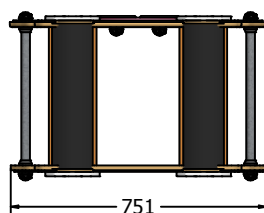

Product Information

Early Years Tractor Trailers

Surface Brackets (FURNSBKTS) or
In-ground Brackets (FURNGBKTS)
Sold Separately.

Supplied fully assembled.

Designed to British & European
Standard BS EN 1176

FIEYFMTRDOG

FIEYFMTRPIG

FIEYFMTRCOW

Age Range: 2+ Years
Largest Part: FIEYFMTRDOG: 751x504x496
Heaviest Part: FIEYFMTRDOG: 25Kg
Total Weight: FIEYFMTRDOG: 25Kg
Surfacing : N/A

Age Range: 2+ Years
Largest Part: FIEYFMTRPIG: 751x537x496
Heaviest Part: FIEYFMTRPIG: 25Kg
Total Weight: FIEYFMTRPIG: 25Kg
Surfacing : N/A

Age Range: 2+ Years
Largest Part: FIEYFMTRCOW: 751x560x496
Heaviest Part: FIEYFMTRCOW: 25Kg
Total Weight: FIEYFMTRCOW: 25Kg
Surfacing : N/A

Minimum Inspection Schedule

Inspection Type	Inspection Frequency
Visual	Every Month
Functionality	Every Month
Comprehensive	Every 6 Months