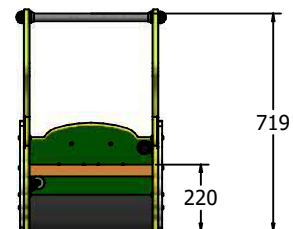

Product Information

FIEYFMTRACT - Early Years Tractor

LumbeRock Seat with woodgrain finish

Surface Brackets (FURNSBKTS) or In-ground Brackets (FURNGBKTS) Sold Separately.

Designed to
British & European
Standard BS EN 1176

Supplied fully assembled.

Age Range: 2+ Years
Largest Part: Tractor Assembly 838 x 732 x 496mm
Heaviest Part: Tractor Assembly 30kg
Total Weight: Approx. 30kg

Minimum Inspection Schedule

Inspection Type	Inspection Frequency
Visual	Every Month
Functionality	Every Month
Comprehensive	Every 6 Months

FIEYFMTRDOG

FIEYFMTRPIG

FIEYFMTRCOW

Age Range: 2+ Years
Largest Part: FIEYFMTRDOG: 751x504x496
Heaviest Part: FIEYFMTRDOG: 25Kg
Total Weight: FIEYFMTRDOG: 25Kg
Surfacing : N/A

Age Range: 2+ Years
Largest Part: FIEYFMTRPIG: 751x537x496
Heaviest Part: FIEYFMTRPIG: 25Kg
Total Weight: FIEYFMTRPIG: 25Kg
Surfacing : N/A