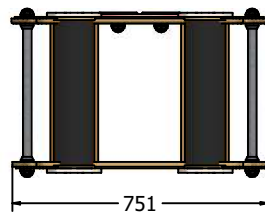

Product Information

Early Years Tractor Trailers

Surface Brackets (FURNSBKTS) or In-ground Brackets (FURNGBKTS) Sold Separately.

Designed to British & European Standard BS EN 1176

Supplied fully assembled.

FIEYFMTRDOG

FIEYFMTRPIG

FIEYFMTRCOW

Age Range: 2+ Years
Largest Part: FIEYFMTRDOG: 751x504x496
Heaviest Part: FIEYFMTRDOG: 25Kg
Total Weight: FIEYFMTRDOG: 25Kg
Surfacing : N/A

Age Range: 2+ Years
Largest Part: FIEYFMTRPIG: 751x537x496
Heaviest Part: FIEYFMTRPIG: 25Kg
Total Weight: FIEYFMTRPIG: 25Kg
Surfacing : N/A