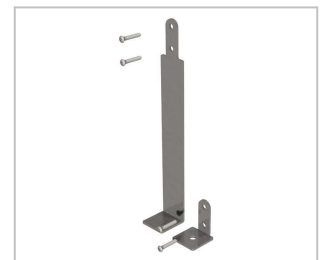

Product Information

FIEYFMTRACT - Early Years Tractor

LumbeRock Seat with woodgrain finish

Surface Brackets (FURNSBKTS) or In-ground Brackets (FURNGBKTS) Sold Separately.

Designed to
British & European
Standard BS EN 1176