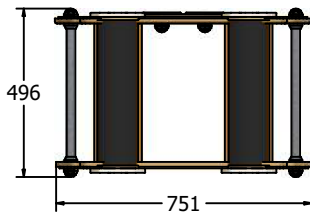

Product Information

Early Years Tractor Trailers

Surface Brackets (FURNSBKTS) or In-ground Brackets (FURNGBKTS) Sold Separately.

Designed to British & European Standard BS EN 1176

Supplied fully assembled.

FIEYFMTRDOG

FIEYFMTRPIG

FIEYFMTRCOW

Age Range: 2+ Years
Largest Part: FIEYFMTRDOG: 751x504x496
Heaviest Part: FIEYFMTRDOG: 25Kg
Total Weight: FIEYFMTRDOG: 25Kg
Surfacing : N/A

Age Range: 2+ Years
Largest Part: FIEYFMTRPIG: 751x537x496
Heaviest Part: FIEYFMTRPIG: 25Kg
Total Weight: FIEYFMTRPIG: 25Kg
Surfacing : N/A