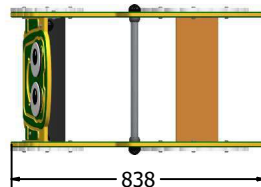

Product Information

FIEYFMTRACT - Early Years Tractor

LumbeRock Seat with woodgrain finish

Surface Brackets (FURNSBKTS) or In-ground Brackets (FURNGBKTS) Sold Separately.

Designed to
British & European
Standard BS EN 1176

Supplied fully assembled.

Age Range: 2+ Years
Largest Part: Tractor Assembly 838 x 732 x 496mm
Heaviest Part: Tractor Assembly 30kg
Total Weight: Approx. 30kg

Minimum Inspection Schedule

Inspection Type	Inspection Frequency
Visual	Every Month
Functionality	Every Month
Comprehensive	Every 6 Months

FIEYFMTRDOG

FIEYFMTRPIG

FIEYFMTRCOW

Age Range: 2+ Years
Largest Part: FIEYFMTRDOG: 751x504x496
Heaviest Part: FIEYFMTRDOG: 25Kg
Total Weight: FIEYFMTRDOG: 25Kg
Surfacing : N/A

Age Range: 2+ Years
Largest Part: FIEYFMTRPIG: 751x537x496
Heaviest Part: FIEYFMTRPIG: 25Kg
Total Weight: FIEYFMTRPIG: 25Kg
Surfacing : N/A