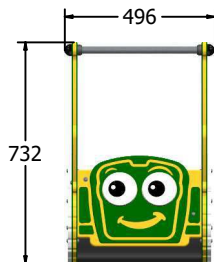

Product Information

FIEYFMTRACT - Early Years Tractor

LumbeRock Seat with woodgrain finish

Surface Brackets (FURNSBKTS) or In-ground Brackets (FURNGBKTS) Sold Separately.

Designed to
British & European
Standard BS EN 1176

Supplied fully assembled.

Age Range: 2+ Years
Largest Part: Tractor Assembly 838 x 732 x 496mm
Heaviest Part: Tractor Assembly 30kg
Total Weight: Approx. 30kg

Minimum Inspection Schedule

Inspection Type	Inspection Frequency
Visual	Every Month
Functionality	Every Month
Comprehensive	Every 6 Months

FIEYFMTRDOG

FIEYFMTRPIG

FIEYFMTRCOW

Age Range: 2+ Years
Largest Part: FIEYFMTRDOG: 751x504x496
Heaviest Part: FIEYFMTRDOG: 25Kg
Total Weight: FIEYFMTRDOG: 25Kg
Surfacing : N/A

Age Range: 2+ Years
Largest Part: FIEYFMTRPIG: 751x537x496
Heaviest Part: FIEYFMTRPIG: 25Kg
Total Weight: FIEYFMTRPIG: 25Kg
Surfacing : N/A