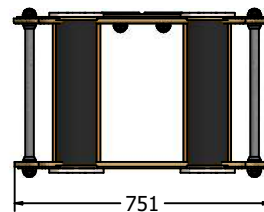

Product Information

Early Years Tractor Trailers

Surface Brackets (FURNSBKTS) or In-ground Brackets (FURNGBKTS) Sold Separately.

Designed to British & European Standard BS EN 1176

Supplied fully assembled.

FIEYFMTRDOG

FIEYFMTRPIG

FIEYFMTRCOW

Age Range: 2+ Years
Largest Part: FIEYFMTRDOG: 751x504x496
Heaviest Part: FIEYFMTRDOG: 25Kg
Total Weight: FIEYFMTRDOG: 25Kg
Surfacing : N/A

Age Range: 2+ Years
Largest Part: FIEYFMTRPIG: 751x537x496
Heaviest Part: FIEYFMTRPIG: 25Kg
Total Weight: FIEYFMTRPIG: 25Kg
Surfacing : N/A