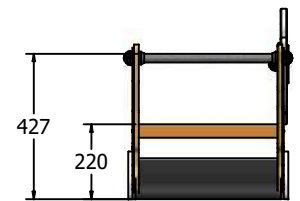

Product Information

Early Years Tractor Trailers

Surface Brackets (FURNSBKTS) or In-ground Brackets (FURNGBKTS) Sold Separately.

Designed to British & European Standard BS EN 1176

Supplied fully assembled.

FIEYFMTRDOG

FIEYFMTRPIG

FIEYFMTRCOW

Age Range: 2+ Years
Largest Part: FIEYFMTRDOG: 751x504x496
Heaviest Part: FIEYFMTRDOG: 25Kg
Total Weight: FIEYFMTRDOG: 25Kg
Surfacing : N/A

Age Range: 2+ Years
Largest Part: FIEYFMTRPIG: 751x537x496
Heaviest Part: FIEYFMTRPIG: 25Kg
Total Weight: FIEYFMTRPIG: 25Kg
Surfacing : N/A

Age Range: 2+ Years
Largest Part: FIEYFMTRCOW: 751x560x496
Heaviest Part: FIEYFMTRCOW: 25Kg
Total Weight: FIEYFMTRCOW: 25Kg
Surfacing : N/A

Minimum Inspection Schedule

Inspection Type	Inspection Frequency
Visual	Every Month
Functionality	Every Month
Comprehensive	Every 6 Months