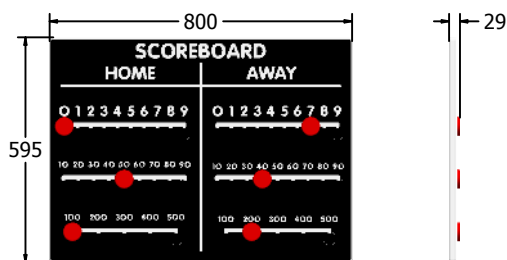

Product Information

Scoreboard Play Panel

Designed to British & European
Standard BS EN 1176

Supplied as panel only.

FISCOREBOARD6-B

FISCOREBOARD3-B

Age Range: 2+ Years
Largest Part: FISCOREBOARD6-B - 800x595x30
Heaviest Part: FISCOREBOARD6-B - 13Kg
Total Weight: FISCOREBOARD6-B - 13Kg
Surfacing : N/A

Age Range: 2+ Years
Largest Part: FISCOREBOARD3-B - 1200x800x29
Heaviest Part: FISCOREBOARD3-B - 20.75Kg
Total Weight: FISCOREBOARD3-B - 20.75Kg
Surfacing : N/A

Material: **Design Panel** - Two Colour High Density Polyethylene (HDPE) with orange peel texture finish