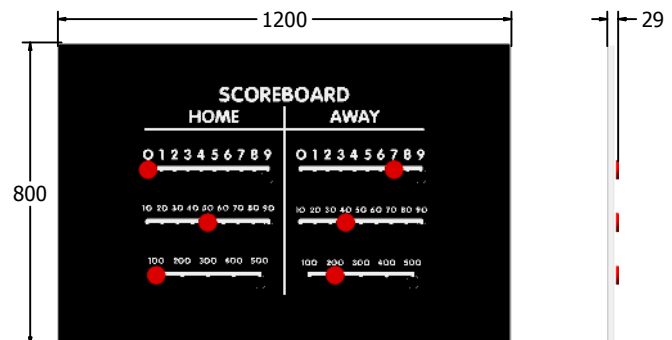

Product Information

Scoreboard Play Panel

Designed to British & European
Standard BS EN 1176

Supplied as panel only.

FISCOREBOARD6-B

FISCOREBOARD3-B

Age Range: 2+ Years
Largest Part: FISCOREBOARD6-B - 800x595x30
Heaviest Part: FISCOREBOARD6-B - 13Kg
Total Weight: FISCOREBOARD6-B - 13Kg
Surfacing : N/A

Age Range: 2+ Years
Largest Part: FISCOREBOARD3-B - 1200x800x29
Heaviest Part: FISCOREBOARD3-B - 20.75Kg
Total Weight: FISCOREBOARD3-B - 20.75Kg
Surfacing : N/A

Material: **Design Panel** - Two Colour High Density Polyethylene (HDPE) with orange peel texture finish